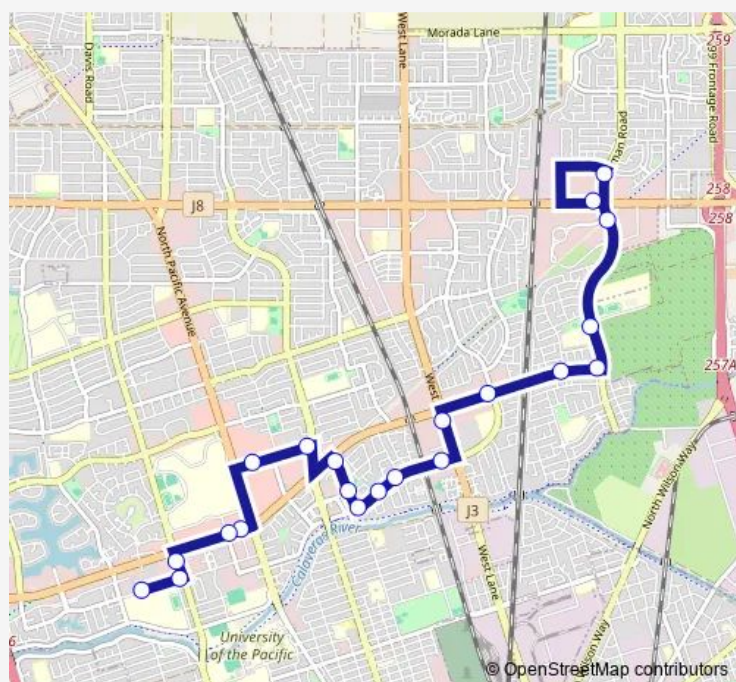

Pershing Av & March Lane FS Southbound

Rosemarie Ln & Pershing Av FS/Wb

Rosemarie Ln & Mcgaw Main Building Westbound

Route schedule

Hammer Ln & Holman Rd FS Westbound — Rosemarie Ln & Mcgaw Main Building Westbound

Monday 07:48-15:30

Tuesday 07:48-15:30

Wednesday 07:48-15:30

Thursday 07:48-15:30

Friday 07:48-15:30

Saturday —

Sunday —

Route info

Direction: Hammer Ln & Holman Rd FS Westbound

Stops: 21

Trip Duration: 0 hour 28 min

335 — Stagg-MTS-Bianchi-Holman

Direction

Rosemarie Ln & Mcgaw Main Building Westbound —
Hammer Ln & Holman Rd FS Westbound

19 stops

[Open route schedule](#)

Rosemarie Ln & Mcgaw Main Building Westbound

Mcgaw St & Rose Marie FS Northbound

March Ln & Pershing Av FS/Eb

Pacific Av & March Ln FS/Nb

Pacific Av & Weberstown Ent Mb/Nb

Mall Transfer (South)