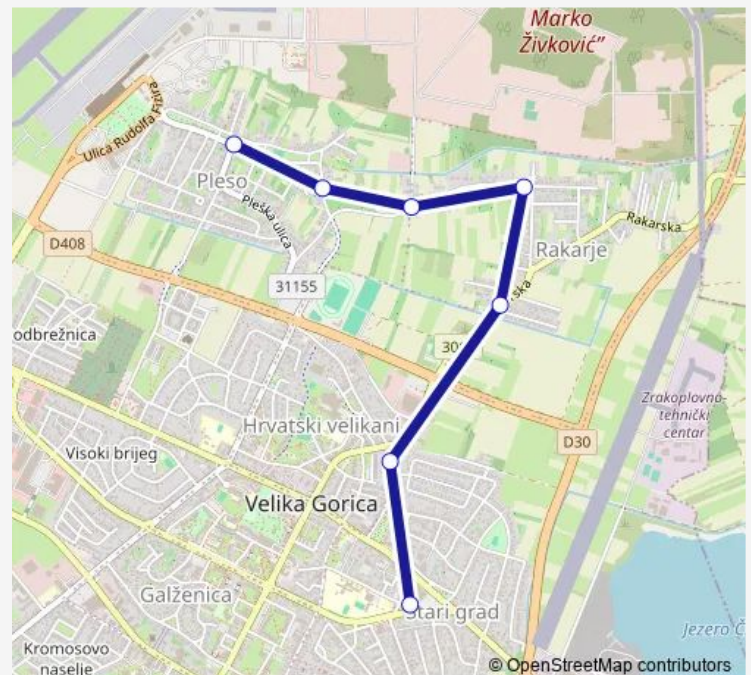

Klarići 4

Klarići 48

Ul.Š.Breščenskog 43

Pleso-društveni dom

Route schedule

Velika Gorica — Pleso-društveni dom

Monday	04:40-20:40
Tuesday	04:40-20:40
Wednesday	04:40-20:40
Thursday	04:40-20:40
Friday	04:40-20:40
Saturday	04:43-19:15
Sunday	—

Route info

Direction: Velika Gorica

Stops: 7

Trip Duration: 0 hour 8 min

Direction

Pleso-društveni dom — Velika Gorica

6 stops

[Open route schedule](#)

Monday	20:50
Tuesday	20:50
Wednesday	20:50
Thursday	20:50
Friday	20:50
Saturday	20:50
Sunday	—

Route info

Direction: Pleso-društveni dom

Stops: 6

Trip Duration: 0 hour 6 min

Direction

Pleso-društveni dom — Lomnica, Step.6 okret

Stops: 17

Trip Duration: 0 hour 12 min

335 Bus time schedules and route maps are available in an offline PDF at busmaps.com. Use the busmaps.com website to see live bus times, train schedule or subway schedule, and step-by-step directions for all public transit in Velika Gorica