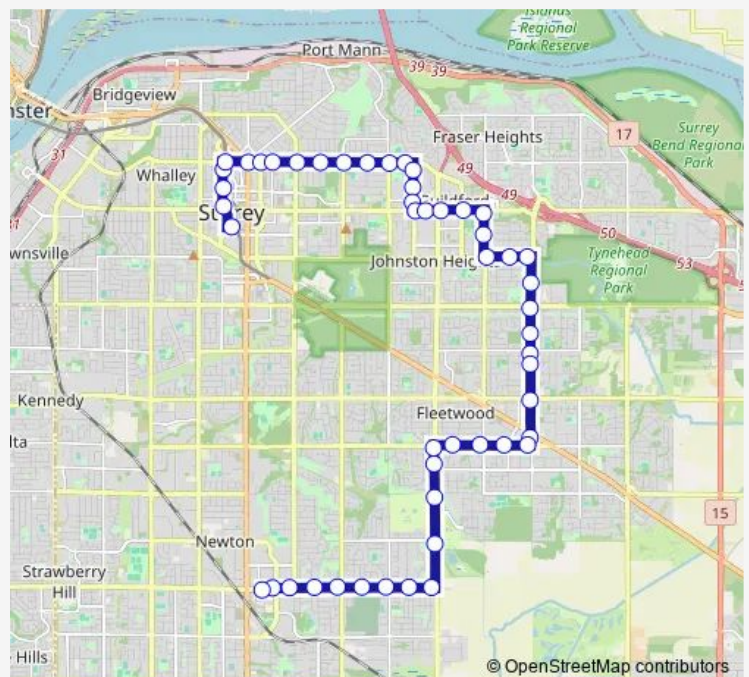

Thursday 14:15-15:45

Friday 14:15-15:45

Saturday —

Sunday —

Route info

Direction: Westbound 91 Ave @ 152 St

Stops: 44

Trip Duration: 1 hour 0 min

■ 335 — Newton/Surrey Central Station

Westbound 100 Ave @ 158 St

Northbound 156 St @ 100 Ave

Northbound 156 St @ 102 Ave

Westbound 104 Ave @ 156 St

Westbound 104 Ave @ 154 St

Westbound 104 Ave @ 152 St

Guildford Exchange @ Bay 2

Northbound 150 St @ 105 Ave

Northbound 150 St @ 10600 Block

Northbound 150 St @ 107a Ave

Westbound 108 Ave @ Oriole Dr

Westbound 108 Ave @ 148 St

Westbound 108 Ave @ 146 St

Westbound 108 Ave @ 144 St

Westbound 108 Ave @ 142 St

Westbound 108 Ave @ 140 St

Westbound 108 Ave @ Whalley Blvd

Westbound 108 Ave @ 13600 Block

Westbound 108 Ave @ King George Blvd

Gateway Station @ Bay 2

Southbound University Dr @ 107a Ave

Southbound University Dr @ 105A Ave