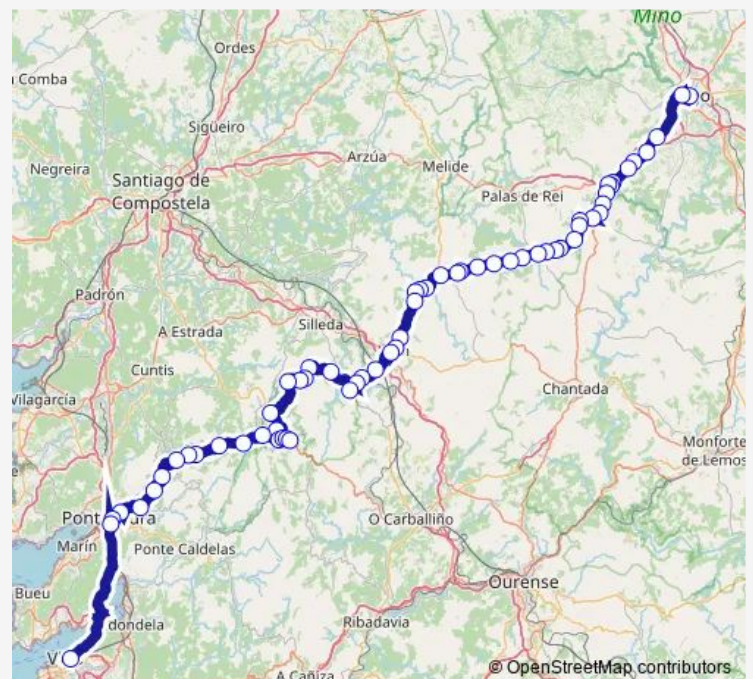

Satrexas

Monterroso

Carreiros

Route schedule

Lugo E.A. — Vigo E.I.

Monday 10:00-19:05

Tuesday 10:00-19:05

Wednesday 10:00-19:05

Thursday —

Friday 10:00-19:05

Saturday 10:00-19:05

Sunday 10:00-19:05

Route info

Direction: Lugo E.A.

Stops: 62

Trip Duration: 3 hour 5 min