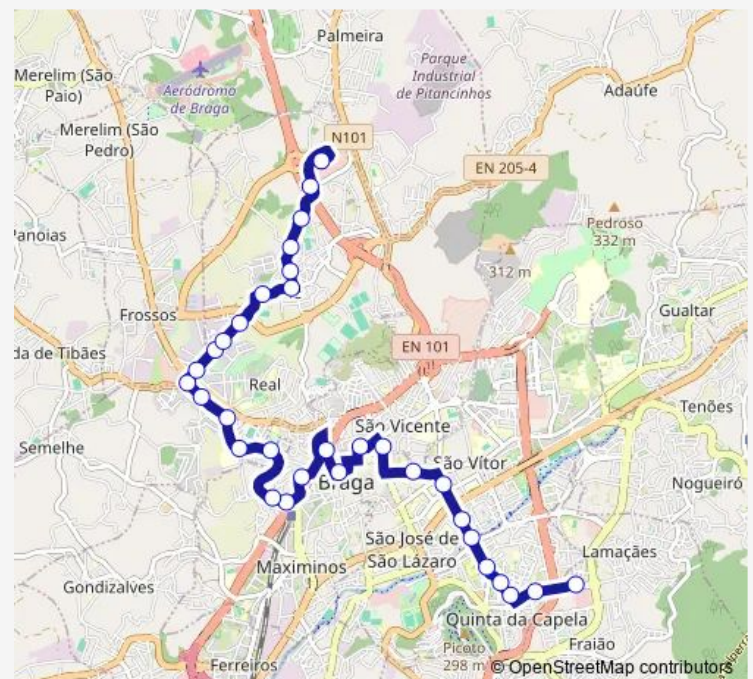

Thursday —

Friday

21:30-23:30

Saturday —

Sunday —

Route info

Direction: Nova Arcada

Stops: 28

Trip Duration: 0 hour 30 min

■ 995 — Minho Center - Nova Arcada

BusMaps

Liberdade (Carandá I)

Devesa

Santo Adrião (Alberto Sampaio)

Espadanido

Robert Smith II