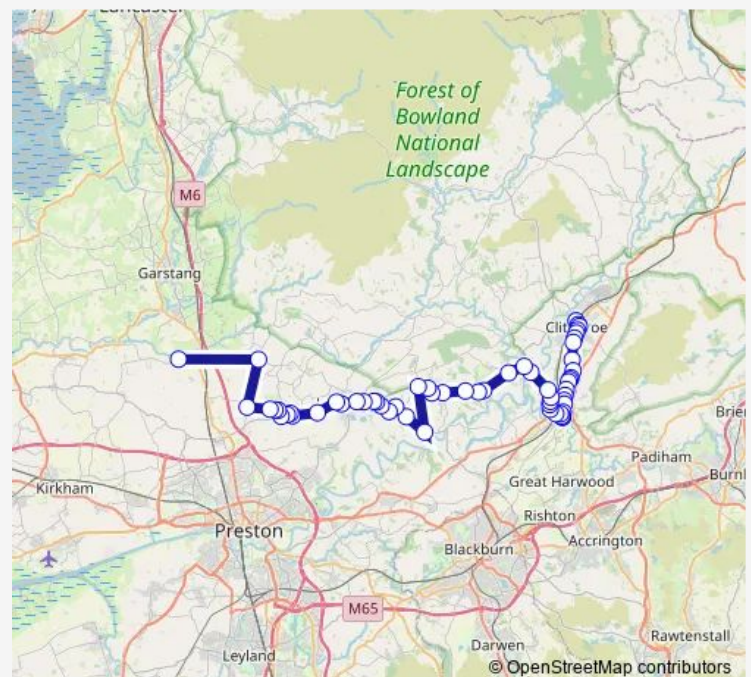

### Route schedule

Interchange — College

Monday 07:37

Tuesday 07:37

Wednesday 07:37

Thursday 07:37

Friday 07:37

Saturday —

### Route info

Direction: Interchange

Stops: 60

Trip Duration: 1 hour 8 min

■ 995 — Clitheroe - Myerscough College

The Grove

Railway Strn

Nethertown Close