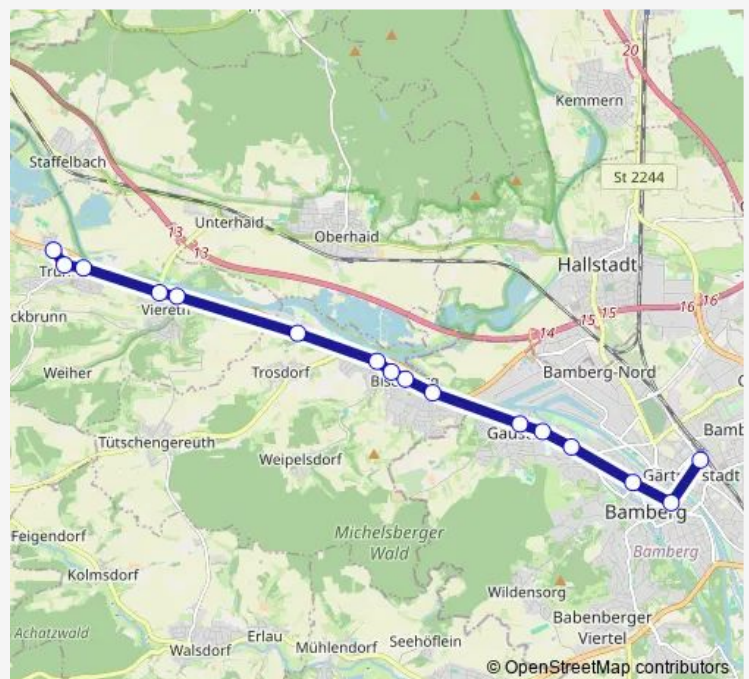

### Direction

Bischberg (Lkr BA) Grundschule — Trunstadt Mitte

3 stops

[Open route schedule](#)

Bischberg (Lkr BA) Grundschule

Viereth Schule

Trunstadt Mitte

### Route schedule

Bischberg (Lkr BA) Grundschule — Trunstadt Mitte

Monday 12:50

Tuesday 12:50

Wednesday 12:50

Thursday 12:50

Friday 12:50

Saturday —

### Route info

Direction: Bischberg (Lkr BA) Grundschule

Stops: 3

Trip Duration: 0 hour 12 min

■ 995

## Route info

Direction: Trunstadt Schule

Stops: 3

Trip Duration: 0 hour 20 min