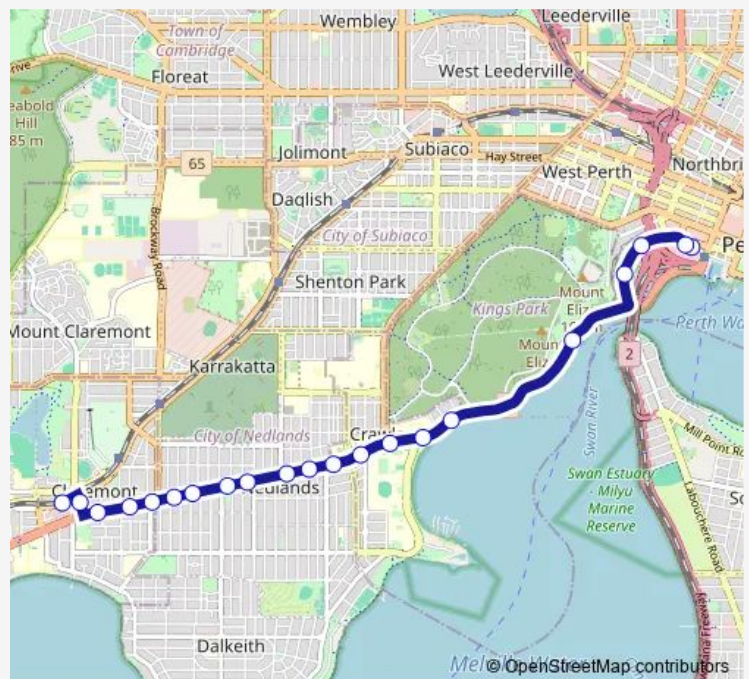

Direction

Elizabeth Quay Bus Stn Stand B4 — Claremont Stn Stand 6

21 stops

[Open route schedule](#)

- Elizabeth Quay Bus Stn Stand B4
- Elizabeth Quay Bus Stn Stand B1
- Mounts Bay Rd After Mitchell Fwy
- Mounts Bay Rd The Mount Hospital
- Mounts Bay Rd Old Swan Brewery
- Mounts Bay Rd Before Wingfield Av
- Mounts Bay Rd After Crawley Av
- Mounts Bay Rd Before Winthrop Av
- Stirling Hwy After Fairway
- Stirling Hwy After Broadway
- Stirling Hwy Before Tyrell St
- Stirling Hwy Before Webster St
- Stirling Hwy After Dalkeith Rd
- Stirling Hwy Before Vincent St
- Stirling Hwy Before Taylor Rd
- Stirling Hwy After Napier St
- Stirling Hwy Before Bay Rd
- Stirling Hwy After Bay Rd
- Stirling Hwy After John St
- Leura Av Before Gugeri St
- Claremont Stn Stand 6

Route schedule

Elizabeth Quay Bus Stn Stand B4 — Claremont Stn Stand 6

Monday	05:29-24:00
Tuesday	05:29-24:00
Wednesday	05:29-24:00
Thursday	05:29-24:00
Friday	05:29-24:00
Saturday	06:34-00:13 ⁺¹
Sunday	08:02-22:03

Route info

Direction: Elizabeth Quay Bus Stn Stand B4

Stops: 21

Trip Duration: 0 hour 19 min

Direction

Claremont Stn Stand 1 — Elizabeth Quay Bus Stn Stand B4

20 stops

[Open route schedule](#)

Monday 05:10-22:35

Tuesday 05:10-22:35

Wednesday 05:10-22:35

Thursday 05:10-22:35

Friday 05:10-22:35

Saturday 05:35-22:54

Sunday 07:40-21:35

Route info