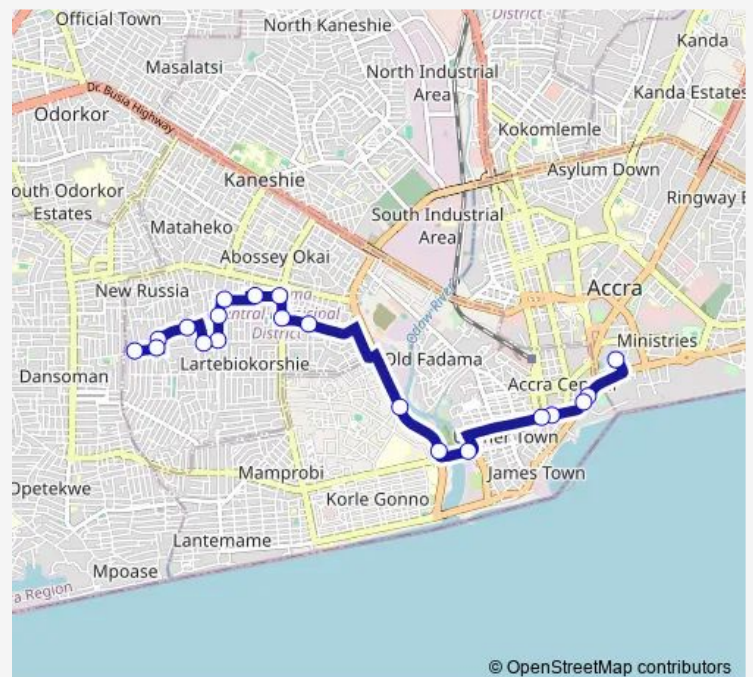

Waterworks

Junction

La bay

Banku Junction

Borla Junction

Sukura

Sukura Market

Loso

Akoo Store

Zambrama Line

Route schedule

Accra New Tema Station — Zambrama Line

Monday 06:00

Tuesday 06:00

Wednesday 06:00

Thursday 06:00

Friday 06:00

Saturday 06:00

Sunday 06:00

Route info

Direction: Accra New Tema Station

Stops: 20

Trip Duration: 0 hour 34 min

© OpenStreetMap contributors

995 — Zambrama Line ↔ Accra New Tema Station

Direction

Zambrama Line — Accra New Tema Station

14 stops

[Open route schedule](#)

Zambrama Line

Sukura

Printing Press