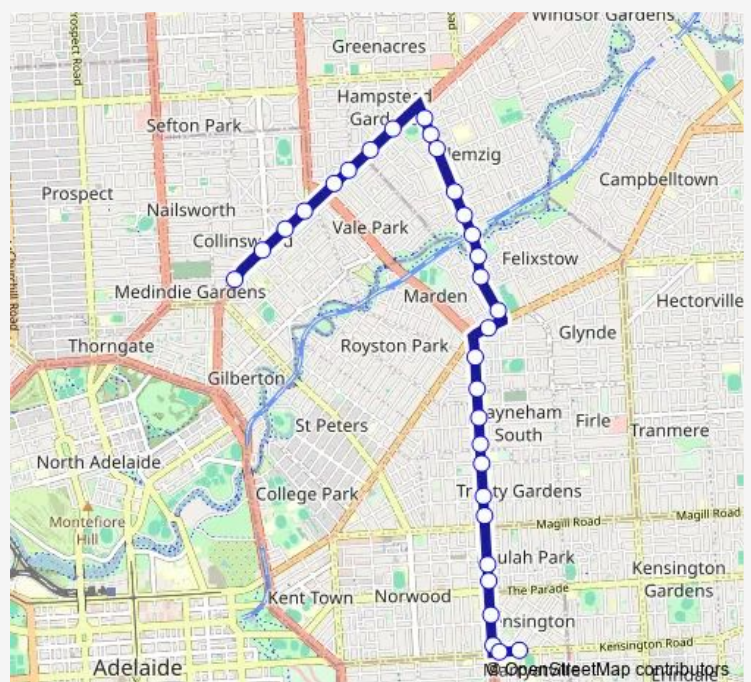

Stop 15 North East Rd - North West side

Stop 16 North East Rd - North West side

Stop 17 North East Rd - North West side

Stop 18 North East Rd - North West side

Stop 19 North East Rd - North West side

Stop 20 O.G. Rd - East side

Stop 13 Payneham Rd - South East side

Stop 137 Portrush Rd - East side

Stop 138 Portrush Rd - East side

Stop 139 Portrush Rd - East side

### Route schedule

Stop 11 North East Rd - North West side — Stop 8 Kensington Rd - North side

Monday 07:44

Tuesday 07:44

Wednesday 07:44

Thursday 07:44

Friday 07:44

Saturday —

### Route info

Direction: Stop 11 North East Rd - North West side

Stops: 31

Trip Duration: 0 hour 36 min

995 — Collinswood to Marryatville High School

Stop 10 Portrush Rd - East side

Stop 9 Portrush Rd / Jones Ave - East side