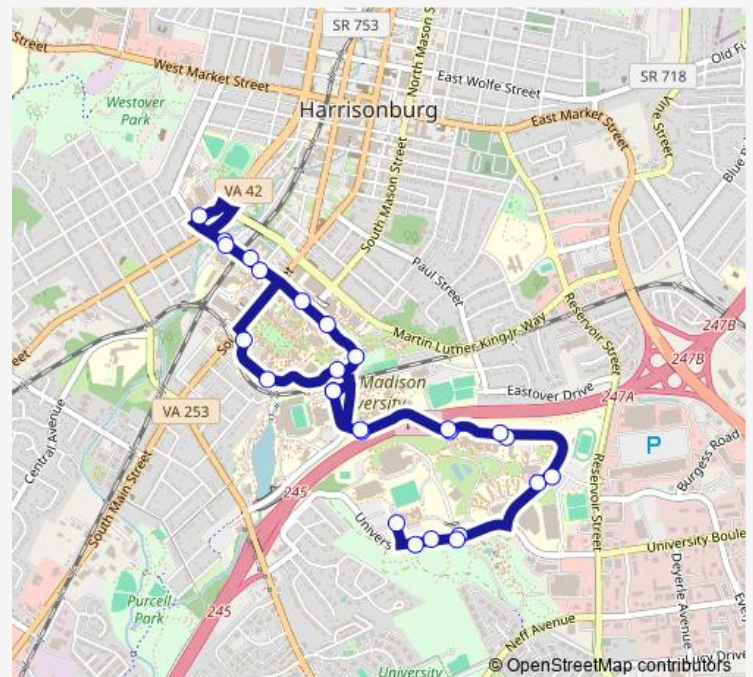

Bluestone Dr. across from Wampler Hall

Bluestone Dr. @ Hoffman Hall

Bluestone Dr. across from Madison Union

Godwin Transit Center

Carrier Dr. across from Hanson Hall

Carrier Dr. @ King Hall (Shelter)

Carrier Dr. @ Physics/Chemistry (Shelter)

Carrier Dr. @ Festival Conference Center

University Blvd. across from Arboretum

University Blvd. @ Convo F Lot

Jennings Hall

University Blvd. across from Convo F Lot

Route schedule

Godwin Transit Center — Godwin Transit Center

Monday —

Tuesday —

Wednesday —

Thursday —

Friday —

Saturday 09:00-22:30

Sunday —

Route info

Direction: Godwin Transit Center

Stops: 27

Trip Duration: 0 hour 49 min

Icssat — JMU ICS Saturday

University Blvd. @ Arboretum

Carrier Dr. @ Festival (Shelter)

Carrier Dr. across from Physics/Chemistry (Shelter)