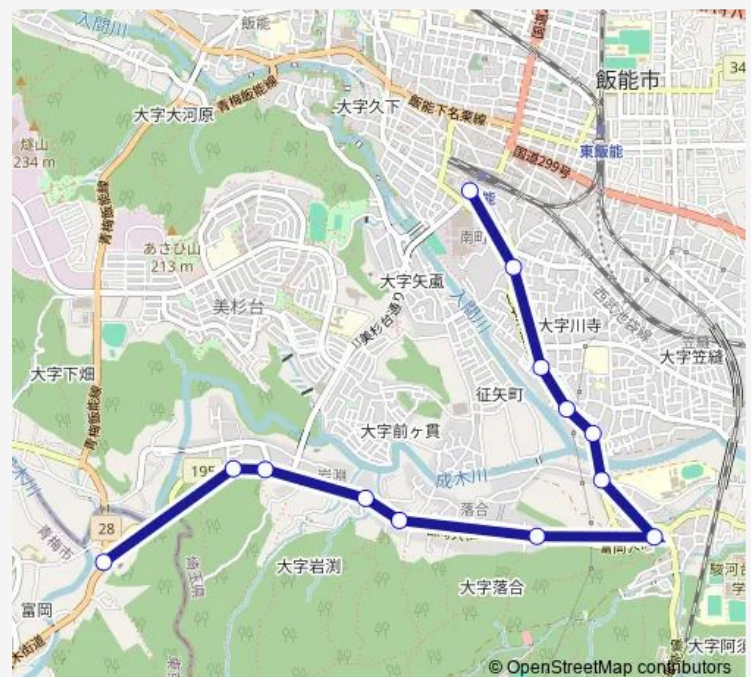

### Route schedule

飯能駅南口 — 岩井堂

Monday 10:15-19:37

Tuesday 10:15-19:37

Wednesday 10:15-19:37

Thursday 10:15-19:37

Friday 10:15-19:37

Saturday 16:40-19:30

### Route info

Direction: 飯能駅南口

Stops: 13

Trip Duration: 0 hour 15 min