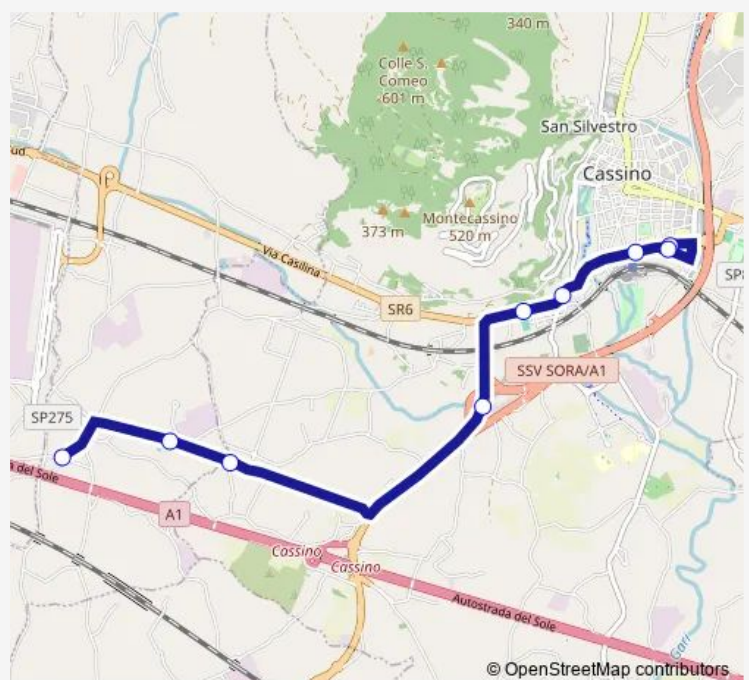

Bus Piumarola - Cassino # Cs27d

[Go to website](#)

Direction

VILLA S. LUCIA | Piumarola # f8035 — Cassino | Viale Garigliano Via Volturno # f4412

9 stops

[Open route schedule](#)

VILLA S. LUCIA | Piumarola # f8035

CASSINO | Viale Garigliano Via Volturno # f7683

Cassino | Viale Garigliano Via Volturno # f4412

Route schedule

VILLA S. LUCIA | Piumarola # f8035 — Cassino | Viale Garigliano Via Volturno # f4412

Monday	07:20
Tuesday	07:20
Wednesday	07:20
Thursday	07:20
Friday	07:20
Saturday	07:20
Sunday	—

Route info

Direction: VILLA S. LUCIA | Piumarola # f8035

Stops: 9

Trip Duration: 0 hour 15 min

Piumarola - Cassino # Cs27d

Bus time schedules and route maps are available in an offline PDF at busmaps.com. Use the busmaps.com website to see live bus times, train schedule or subway schedule, and step-by-step directions for all public transit in Cassino