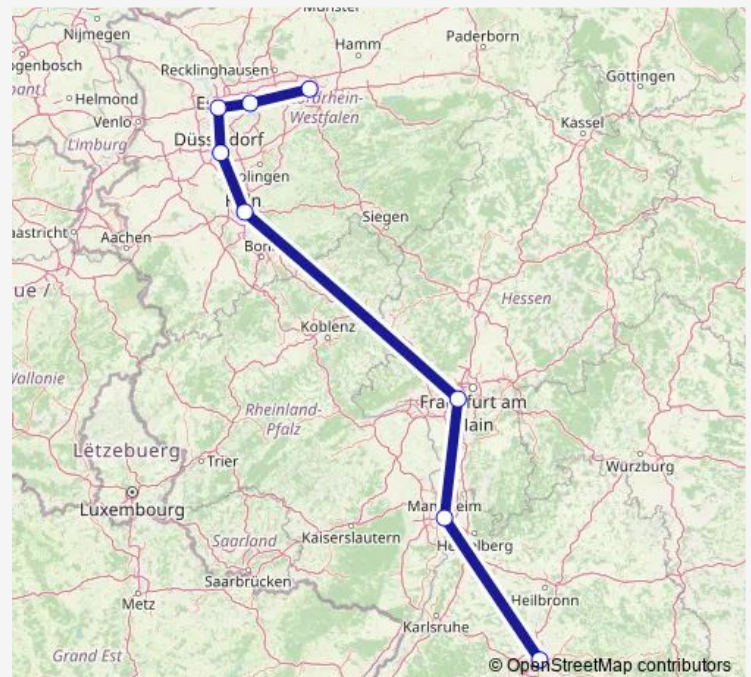

### Direction

Dortmund Hbf — Stuttgart Hbf

8 stops

[Open route schedule](#)

Dortmund Hbf

Essen Hbf

Duisburg Hbf

Düsseldorf Hbf

Köln Messe/Deutz Gl.11-12

Frankfurt(M) Flughafen Fernbf

Mannheim Hbf

Stuttgart Hbf

### Route schedule

Dortmund Hbf — Stuttgart Hbf

Monday 17:56

Tuesday —

Wednesday 17:56

Thursday 17:56

Friday 17:56

Saturday —

### Route info

Direction: Dortmund Hbf

Stops: 8

Trip Duration: 3 hour 27 min

ICE 919

ICE 919 Rail time schedules and route maps are available in an offline PDF at [busmaps.com](https://busmaps.com). Use the [busmaps.com](https://busmaps.com) website to see live bus times, train schedule or subway schedule, and step-by-step directions for all public transit in Stuttgart