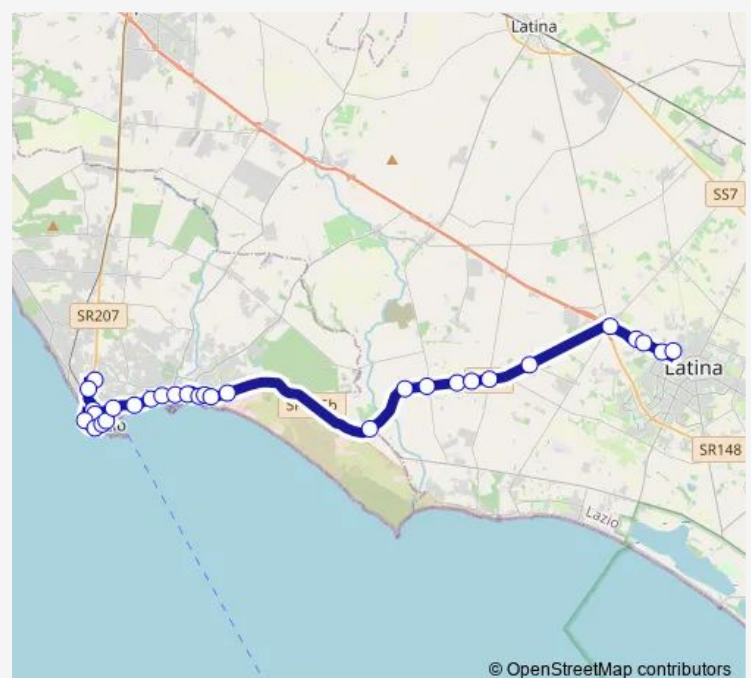

### Route schedule

Anzio | Ist. Superiore Apicio # f00039 — Latina | Terminal Bus # f3092

Monday 08:23-15:21

Tuesday 08:23-15:21

Wednesday 08:23-15:21

Thursday 08:23-15:21

Friday 08:23-15:21

Saturday —

### Route info

Direction: Anzio | Ist. Superiore Apicio # f00039

Stops: 30

Trip Duration: 0 hour 49 min

© OpenStreetMap contributors

Anzio - Latina # Ne130a

BusMaps

Latina | Via Santa Maria Str. Bufalotto # f3024