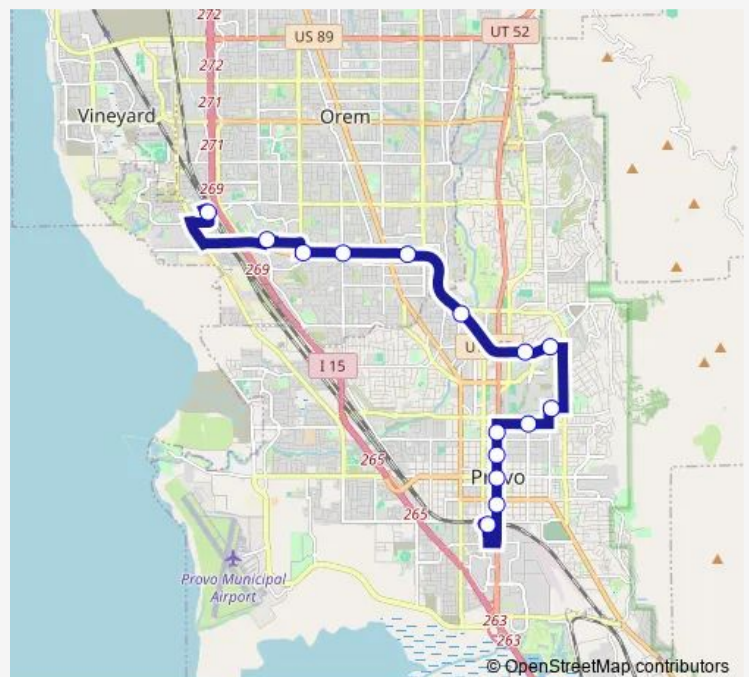

Center Street Station

300 North Station

Academy Square Station

Joaquin Station

BYU South Campus Station

BYU North Campus Station

BYU Stadium Station

2230 North Station

University Place Station

Main Street Station

Lakeview Station

UVU Station

Orem Central Station (Bay A)

Route schedule

Provo Central Station (Bay J) — Orem Central Station (Bay A)

Monday 04:17-00:27⁺¹

Tuesday 04:17-00:27⁺¹

Wednesday 04:17-00:27⁺¹

Thursday 04:17-00:27⁺¹

Friday 04:17-00:27⁺¹

Saturday 06:15-00:17⁺¹

Sunday —

Route info

Direction: Provo Central Station (Bay J)

Stops: 15

Trip Duration: 0 hour 39 min

Direction

Orem Central Station (Bay A) — Provo Central Station (Bay H)

15 stops

[Open route schedule](#)

Orem Central Station (Bay A)

UVU Station