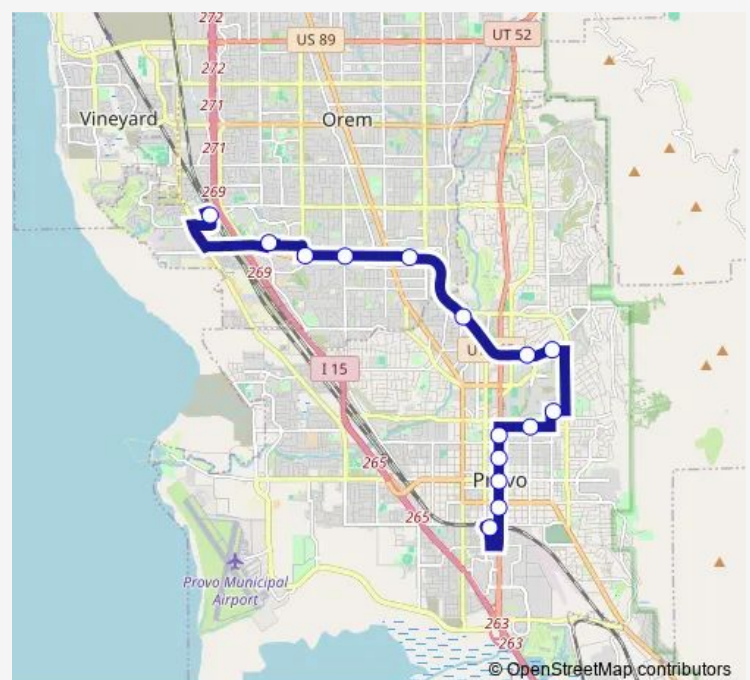

Center Street Station

300 North Station

Academy Square Station

Joaquin Station

BYU South Campus Station

BYU North Campus Station

BYU Stadium Station

2230 North Station

University Place Station

Main Street Station

Lakeview Station

UVU Station

Orem Central Station (Bay A)

Route schedule

Provo Central Station (Bay J) — Orem Central Station (Bay A)

Monday 04:17-00:27⁺¹

Tuesday 04:17-00:27⁺¹

Wednesday 04:17-00:27⁺¹

Thursday 04:17-00:27⁺¹

Friday 04:17-00:27⁺¹

Saturday 06:15-00:17⁺¹

Sunday —

Route info

Direction: Provo Central Station (Bay J)

Stops: 15

Trip Duration: 0 hour 42 min

Direction

Orem Central Station (Bay A) — Provo Central Station (Bay H)

15 stops

[Open route schedule](#)

Orem Central Station (Bay A)

UVU Station