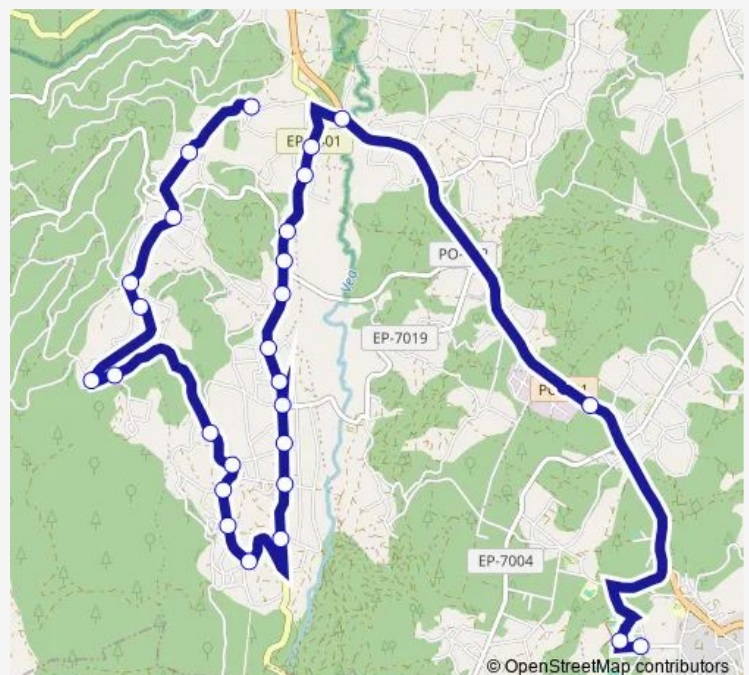

Thursday 07:50

Friday 07:50

Saturday —

Sunday —

Route info

Direction: Azureiros

Stops: 27

Trip Duration: 0 hour 35 min

IES Antón Losada Diéguez — Azureiros

27 stops

[Open route schedule](#)

IES Antón Losada Diéguez

IES Avelina Valladares

Toedo (Casa Regenjo)

Centro Médico de Veá

Ceip Manuel Villar Paramá

Wednesday 14:25

Thursday 14:25

Friday 14:25

Saturday —

Sunday —

Route info

Direction: IES Antón Losada Diéguez

Stops: 27