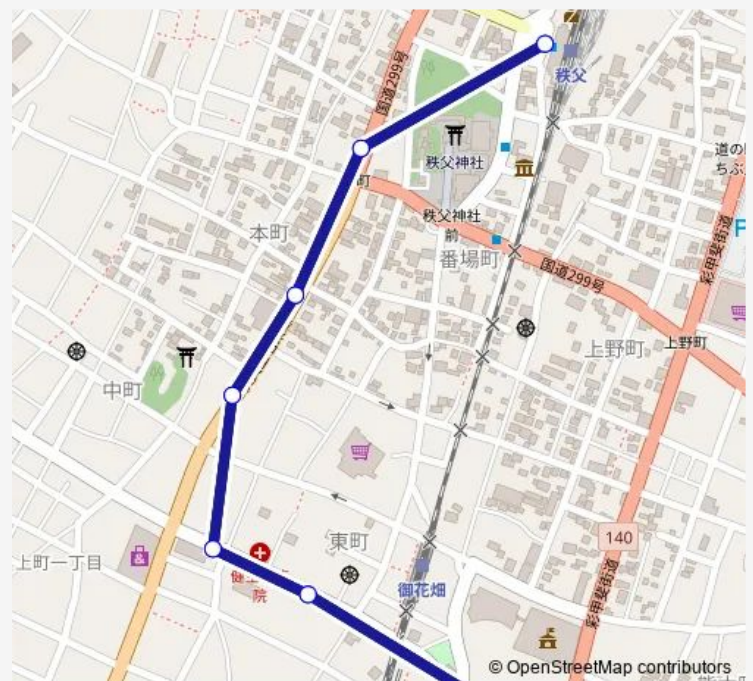

Direction

undefined — undefined

0 stops

[Open route schedule](#)

Route schedule

undefined — undefined

Monday	11:07-16:01
Tuesday	11:07-16:01
Wednesday	08:31-16:01
Thursday	11:07-16:01
Friday	11:07-16:01
Saturday	08:31-15:46
Sunday	08:31-15:46

Route info

Direction:

Stops: 0

Trip Duration: – min

Y 3 Bus time schedules and route maps are available in an offline PDF at busmaps.com. Use the busmaps.com website to see live bus times, train schedule or subway schedule, and step-by-step directions for all public transit in Chichibu

The schedule is provided in the local timezone. Times with "(+1)" indicate departures on the next day.

PDF file created on 2025-02-26

2024 BusMaps.com - All Rights Reserved