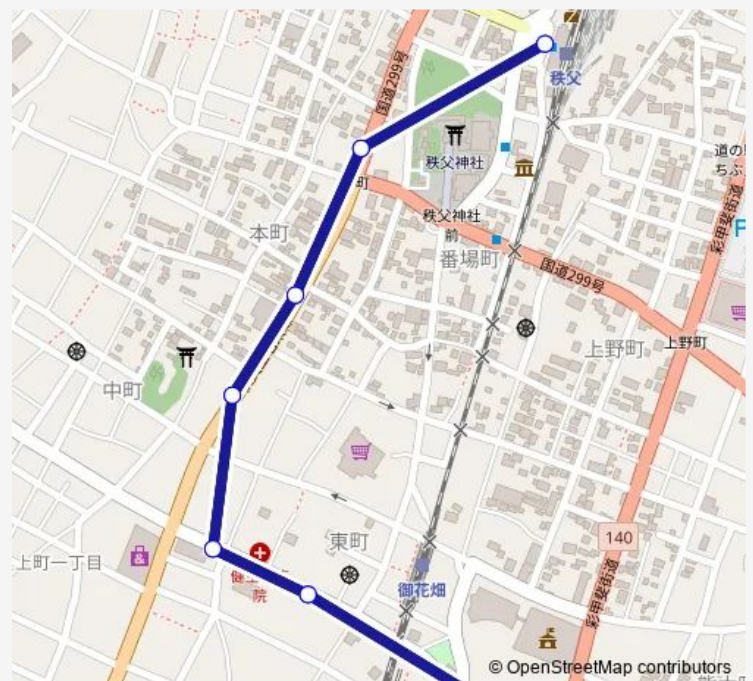

Direction

undefined — undefined

0 stops

[Open route schedule](#)

Route schedule

undefined — undefined

Monday	11:07-16:01
Tuesday	11:07-16:01
Wednesday	08:31-16:01
Thursday	11:07-16:01
Friday	11:07-16:01
Saturday	08:31-15:46
Sunday	08:31-15:46

Route info

Direction:

Stops: 0

Trip Duration: – min

Y 3 Bus time schedules and route maps are available in an offline PDF at busmaps.com. Use the busmaps.com website to see live bus times, train schedule or subway schedule, and step-by-step directions for all public transit in Chichibu

The schedule is provided in the local timezone. Times with "(+1)" indicate departures on the next day.

PDF file created on 2025-01-16

2024 BusMaps.com - All Rights Reserved