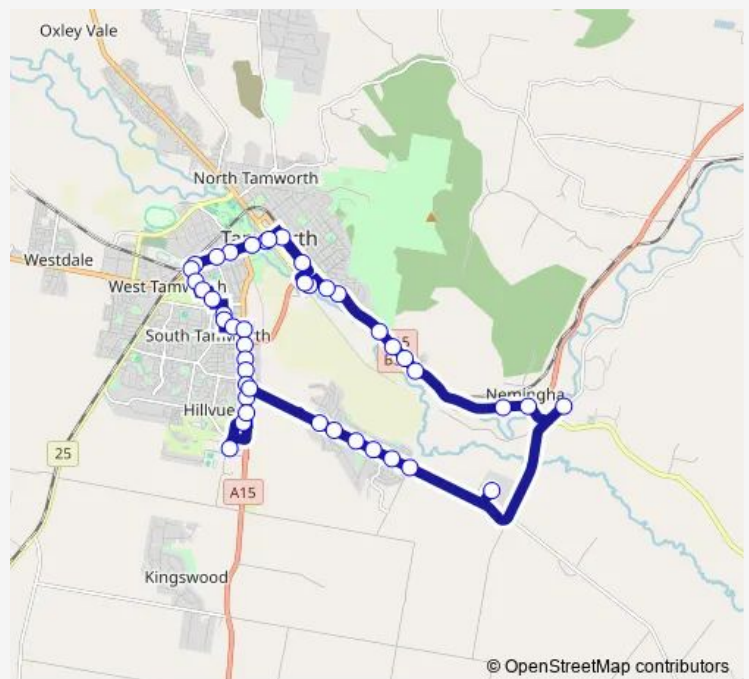

07:45-00:45⁺¹

Saturday

07:45-00:45⁺¹

Sunday

—

Route info

Direction: Stand A Brisbane St

Stops: 43

Trip Duration: 0 hour 58 min

CM4 — Tamworth Country Music Festival Route 4

Calala Lane At Karloo St

Calala Inn, Calala Lane

Calala Lane Opp Panorama Rd

Calala Lane At Harrier Pde

Calala Lane Opp Darrell Rd

Calala Lane Opp Falcon Dr

Armidale Rd Before Crawford St

Colonial Inn, Armidale Rd

Armidale Rd After Hall St

Armidale Rd At Hayne St

East St Before King George V Av

Australian Country Music Hall Of Fame, Peel St

Marius St After Roderick St

Saturday 07:45-02:45⁺¹

Sunday 07:45-23:45

Route info

Direction: Stand A Brisbane St

Stops: 43

Trip Duration: 0 hour 58 min

Calala Lane Opp Darrell Rd

Calala Lane Opp Falcon Dr