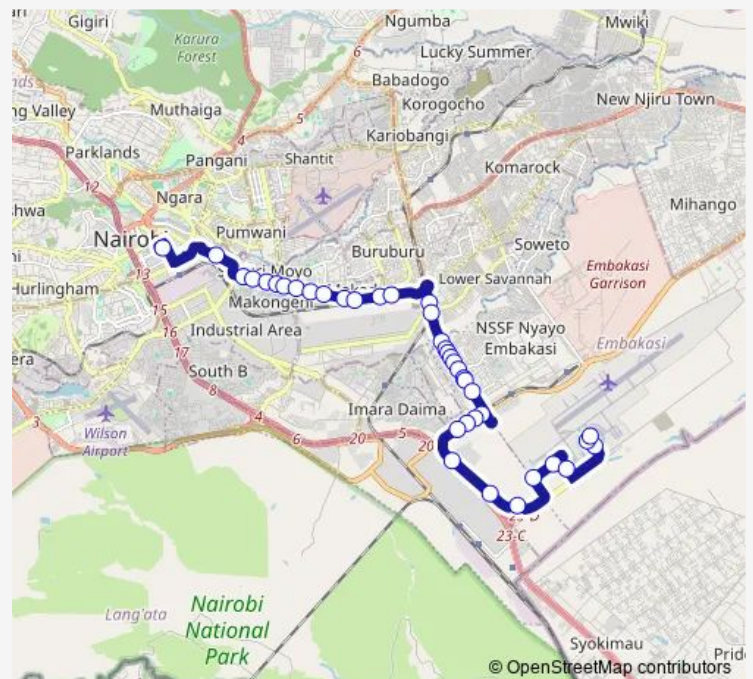

### Route schedule

Jkia - Passenger Boarding — Kencom/Ambassadeur

Monday 06:00

Tuesday 06:00

Wednesday 06:00

Thursday 06:00

Friday 06:00

Saturday 06:00

### Route info

Direction: Jkia - Passenger Boarding

Stops: 36

Trip Duration: 0 hour 47 min

34J — Ambassadeur-Donholm-Rounda-Jkia

Hamza

Total Jogoo Road/Mogas

Makadara/DC Jogoo Road

## Route info

Direction: Kencom/Ambassadeur

Stops: 38

Trip Duration: 0 hour 49 min

Taj Roundabout

Transami

Kitindo

Kobil