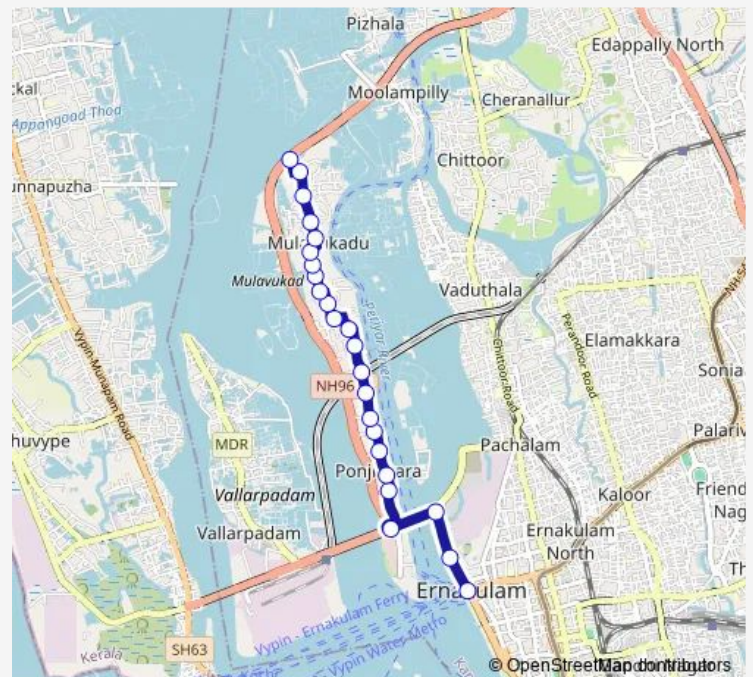

Bus High Court ↔ Mulavukad

[Go to website](#)

Direction

High Court — Mulavukadu

24 stops

[Open route schedule](#)

High Court

C.M.F.R.I

Goshree Junction

Bolgatty

Bolgatty Palli

Ponjikara

Livipuram

High School

Ponnarimangalam

Thandassery Ambalam

Rail

Hospital

Vayanashala

Palli

Camp

Sisilu Jetty

Panpunji Kadav

Souhridam Junction

Vattekatu Ambalam

Panchayath

Kurishingal

Route schedule

High Court — Mulavukadu

Monday 06:00

Tuesday 06:00

Wednesday 06:00

Thursday 06:00

Friday 06:00

Saturday 06:00

Sunday 06:00

Route info

Direction: High Court

Stops: 24

Trip Duration: 0 hour 20 min

High Court ↔ Mulavukad