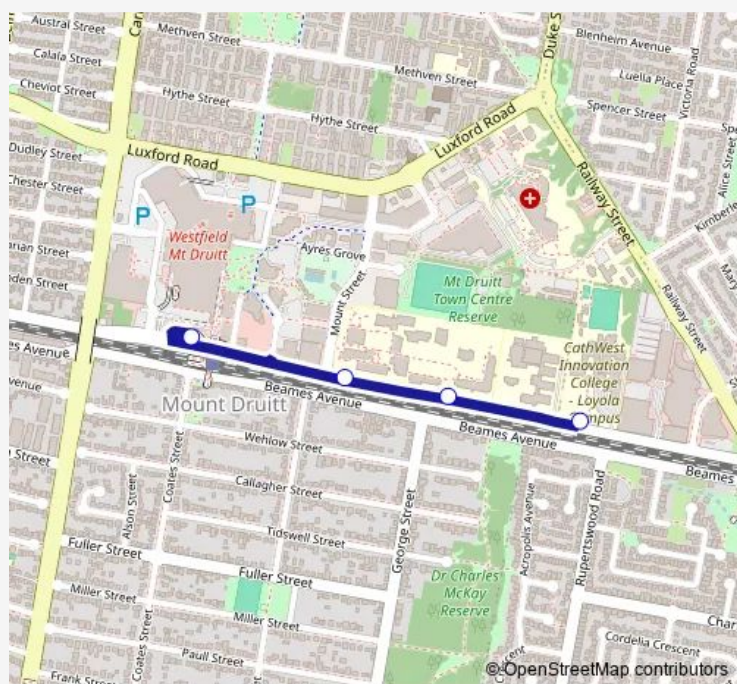

School Bus 6069 Mount Druitt Station to Loyola Senior Hs

[Go to website](#)

Direction

Mount Druitt Station, Stand C — Loyola College North Pde Near Sherbrooke St

4 stops

[Open route schedule](#)

Mount Druitt Station, Stand C

North Pde After Mount St

Western Sydney Institute Of Tafe

Loyola College North Pde Near Sherbrooke St

Route schedule

Mount Druitt Station, Stand C — Loyola College North Pde Near Sherbrooke St

Monday	08:04
Tuesday	08:04
Wednesday	08:04
Thursday	08:04
Friday	08:04
Saturday	—
Sunday	—

Route info

Direction: Mount Druitt Station, Stand C

Stops: 4

Trip Duration: 0 hour 4 min

6069 — Mount Druitt Station to Loyola Senior Hs

6069 School Bus time schedules and route maps are available in an offline PDF at busmaps.com. Use the busmaps.com website to see live bus times, train schedule or subway schedule, and step-by-step directions for all public transit in Parramatta