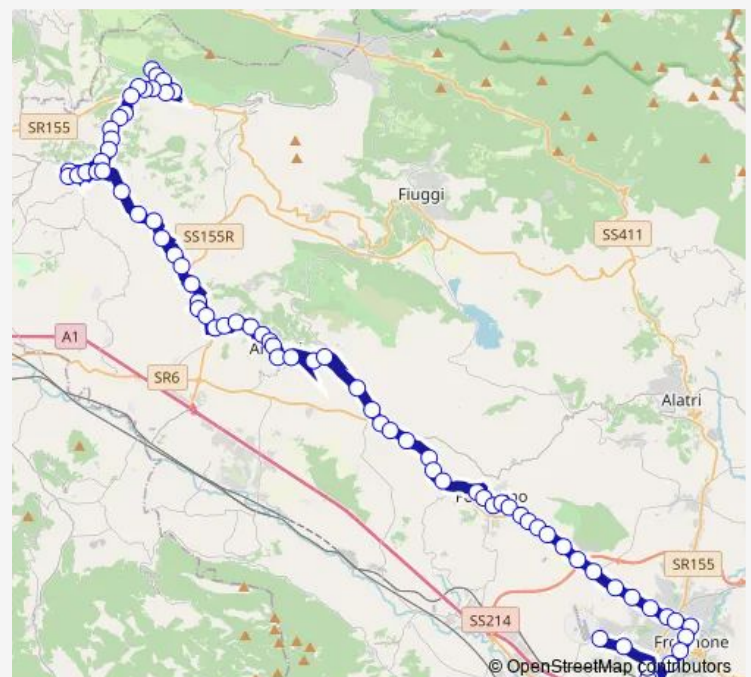

PALIANO | Corso Vittorio Emanuele II # f6271

Paliano | Via Fratelli Beguinot Via Tofa # f6243

Paliano | Via Fratelli Beguinot Via Cona # f14417

Paliano | Via Porta Sabauda Via Gesù # f6246

Route schedule

Serrone | Via De Gasperi # f6236 — Frosinone | Via Fabi (Liceo) # f12263

Monday 06:20

Tuesday 06:20

Wednesday 06:20

Thursday 06:20

Friday 06:20

Saturday —

Sunday —

Route info

Direction: Serrone | Via De Gasperi # f6236

Stops: 78

Trip Duration: 1 hour 39 min

Serrone - Frosinone (Comune) # Gz348a

Paliano | Via Anagni (Km 9) # f6247

Paliano | Via Anagni (Km 8) # f6248

Paliano | Via Anagni (Le Mole) # f6249