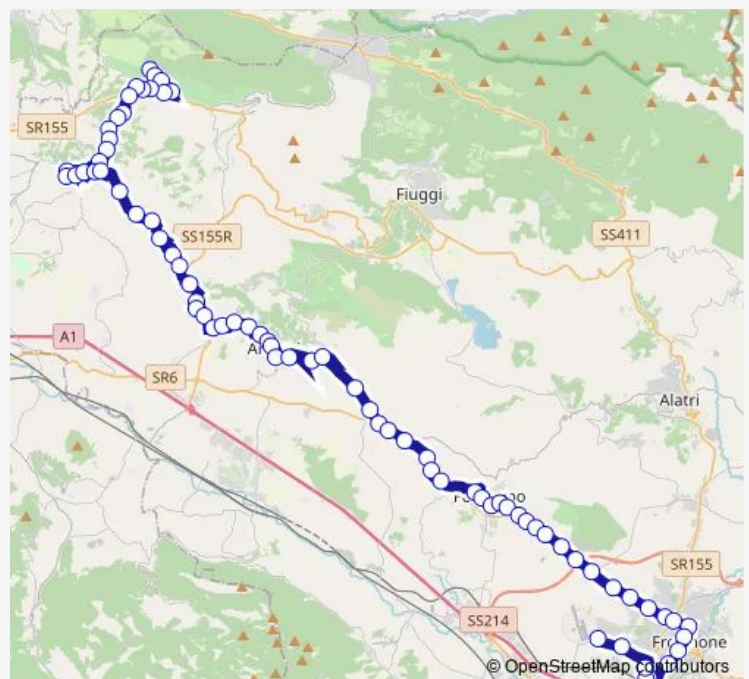

Paliano | Corso Vittorio Emanuele II # f6271

Paliano | Via Fratelli Beguinot Via Tofa # f6243

Paliano | Via Fratelli Beguinot Via Cona # f14417

Paliano | Via Porta Sabauda Via Gesù # f6246

**Route schedule**

Serrone | Via De Gasperi # f6236 — Frosinone | Via Fabi (Liceo) # f12263

Monday	06:20
Tuesday	06:20
Wednesday	06:20
Thursday	06:20
Friday	06:20
Saturday	—
Sunday	—

**Route info**

Direction: Serrone | Via De Gasperi # f6236

Stops: 78

Trip Duration: 1 hour 39 min

Serrone - Frosinone (Comune) # Gz348a

Paliano | Via Anagni (Km 9) # f6247

Paliano | Via Anagni (Km 8) # f6248

Paliano | Via Anagni (Le Mole) # f6249

Paliano | Via Anagni (Colle Porcino) # f6250