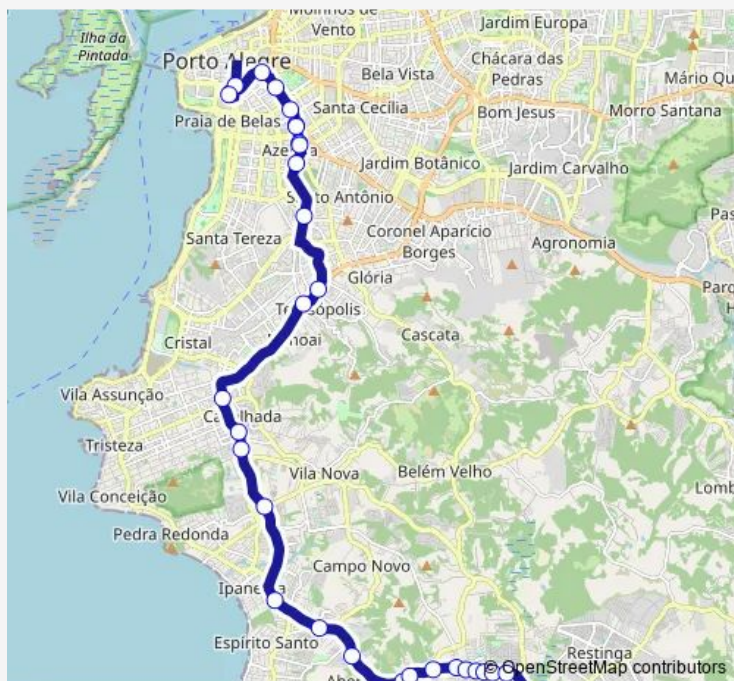

### Route schedule

Borges DE Medeiros — Hipica Edgar Pires DE Castro

Monday 06:35-07:20

Tuesday 06:35-07:20

Wednesday 06:35-07:20

Thursday 06:35-07:20

Friday 06:35-07:20

Saturday —

### Route info

Direction: Borges DE Medeiros

Stops: 29

Trip Duration: 1 hour 0 min

R9 — Rapida Hipica

Hipica Edgar Pires DE Castro

Hipica Edgar Pires DE Castro

Hipica Edgar Pires DE Castro