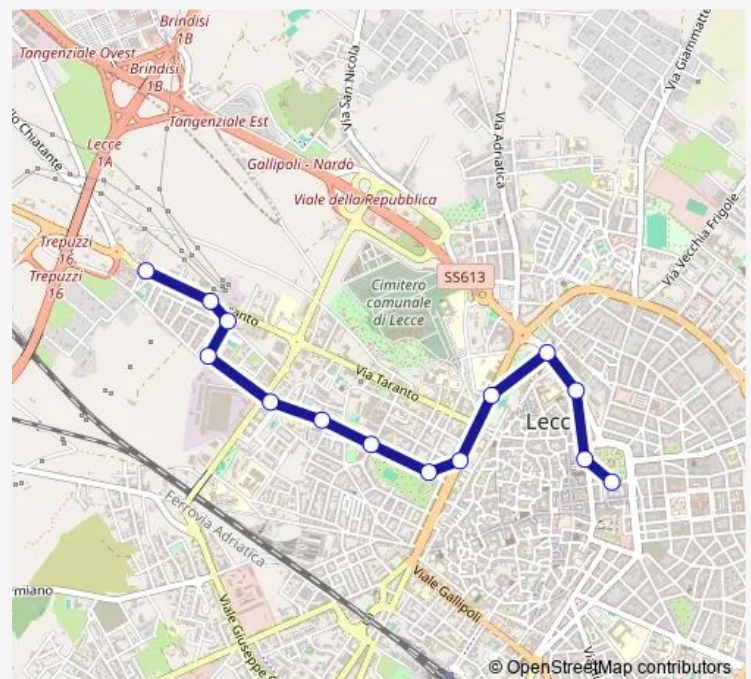

Direction

Costa — Borgo Pace

11 stops

[Open route schedule](#)

Costa

Palazzo di Giustizia

De Pietro

Calasso

Porta Napoli

Taranto-Di Valesio

Taranto-Monte Sei Busi

Taranto-Zimbalo

Taranto-Belloluogo

Taranto-Scardia

Borgo Pace

Route schedule

Route info

Direction: Costa

Stops: 11

Trip Duration: 0 hour 20 min

Direction

Borgo Pace — Costa

14 stops

[Open route schedule](#)

Monday	06:48-07:10
Tuesday	06:48-07:10
Wednesday	06:48-07:10
Thursday	06:48-07:10
Friday	06:48-07:10
Saturday	06:48-07:10
Sunday	—

Route info

Direction: Porta Napoli

Stops: 7

Trip Duration: 0 hour 10 min

R9 Bus time schedules and route maps are available in an offline PDF at busmaps.com. Use the busmaps.com website to see live bus times, train schedule or subway schedule, and step-by-step directions for all public transit in Lecce