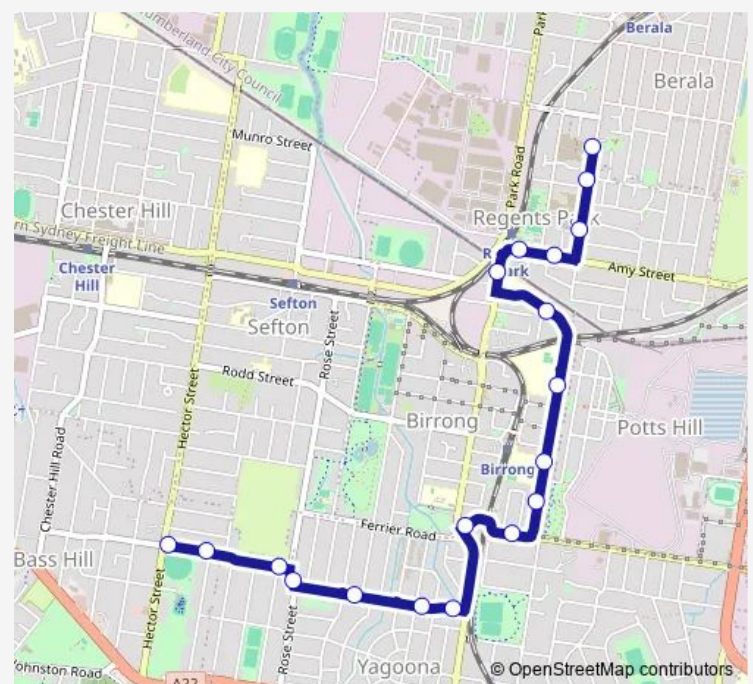

School Bus S401 Bass Hill to Berala via Birrong

[Go to website](#)

Direction

Buist St Opp Walshaw Park — St Peter Chanel Church, Kingsland Rd

19 stops

[Open route schedule](#)

Buist St Opp Walshaw Park

Buist St Opp Australia St

Birrong Boys High School, Cooper Rd

Birrong Girls High School, Cooper Rd

Bagdad St At Hope St

Auburn Rd Opp Karningul School

Regents Park Station, Amy St

Regents Park Post Office, Amy St

Kingsland Rd Opp Wyatt Av

Kingsland Rd Opp Kibo Rd

St Peter Chanel Church, Kingsland Rd

Route schedule

Buist St Opp Walshaw Park — St Peter Chanel Church, Kingsland Rd

Monday 07:46

Tuesday 07:46

Wednesday 07:46

Thursday 07:46

Friday 07:46

Saturday —

Sunday —

Route info

Direction: Buist St Opp Walshaw Park

Stops: 19

Trip Duration: 0 hour 17 min

S401 — Bass Hill to Berala via Birrong