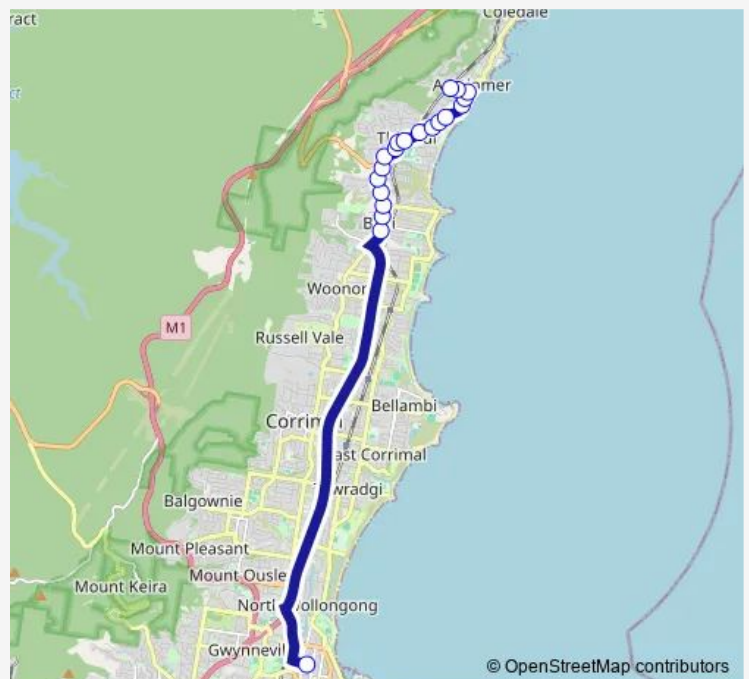

School Bus S401 Smiths Hill High to Austinmer Station

[Go to website](#)

**Direction**

Smith's Hill High School, Gipps St — Moore St Opp Austinmer Station

20 stops

[Open route schedule](#)

- Smith's Hill High School, Gipps St
- Bulli Heritage Hotel, Princes Hwy
- Bulli Bowling Club, Princes Hwy
- Princes Hwy Opp Point St
- Bulli Public School, Princes Hwy
- Lawrence Hargrave Dr After George Av
- Lawrence Hargrave Dr Opp Hewitts Av
- Lawrence Hargrave Dr After Prince St
- Lawrence Hargrave Dr At Lachlan St
- George St At Lawrence Hargrave Dr
- Thirroul Comm Centre And Library, Lawrence Hargrave Dr
- Thirroul Plaza, Lawrence Hargrave Dr
- Thirroul Fire Station, Lawrence Hargrave Dr
- Lawrence Hargrave Dr At Cochrane Rd
- Lawrence Hargrave Dr Before Henley Rd
- Lawrence Hargrave Dr After Mountain Rd
- Lawrence Hargrave Dr At Kennedy Rd
- Moore St At Lawrence Hargrave Dr
- Moore St At Slade St
- Moore St Opp Austinmer Station

Route schedule

Smith's Hill High School, Gipps St — Moore St Opp Austinmer Station

Monday	14:15
Tuesday	14:50
Wednesday	14:50
Thursday	14:50
Friday	14:50
Saturday	—
Sunday	—

Route info

Direction: Smith's Hill High School, Gipps St

Stops: 20

Trip Duration: 0 hour 35 min

S401 — Smiths Hill High to Austinmer Station

## Direction

Austinmer Station, Moore St — Smith's Hill High School, Gipps St

18 stops

[Open route schedule](#)

Austinmer Station, Moore St

Moore St At Lawrence Hargrave Dr

Lawrence Hargrave Dr Opp Kennedy Rd