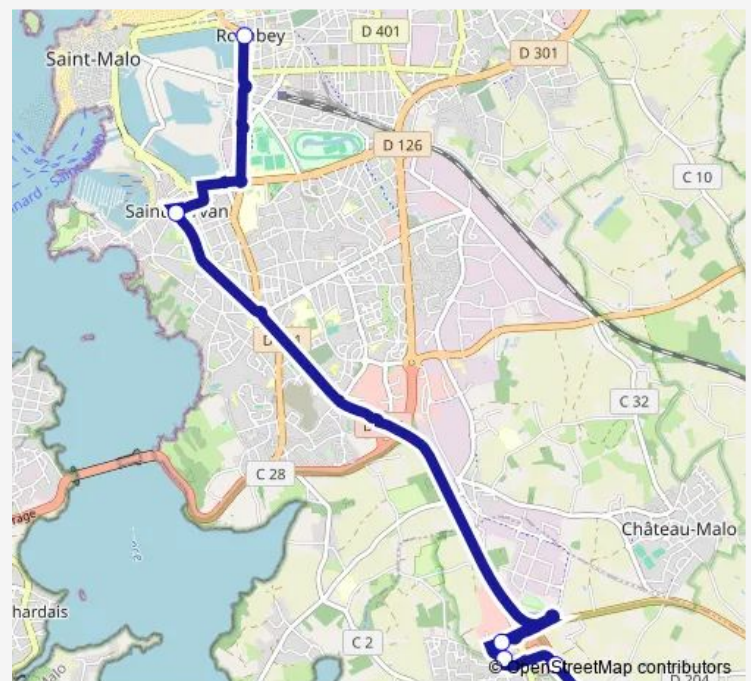

Chesnaie

Île aux Moines

Moulin

Saint-Servan Mairie

Maupertuis-Hôpital

Rocabey

Route schedule

Saint-Jouan Stade — Rocabey

Monday 07:22

Tuesday 07:22

Wednesday 07:22

Thursday 07:22

Friday 07:22

Saturday —

Sunday —

Route info

Direction: Saint-Jouan Stade

Stops: 8

Trip Duration: 0 hour 28 min

S401 — Saint-Malo - Saint-Jouan

Direction

Rocabey — Moulin

21 stops

[Open route schedule](#)

Tuesday 16:38

Wednesday —

Thursday 16:38

Friday 16:38

Saturday —

Sunday —

Route info

Direction: Rocabey