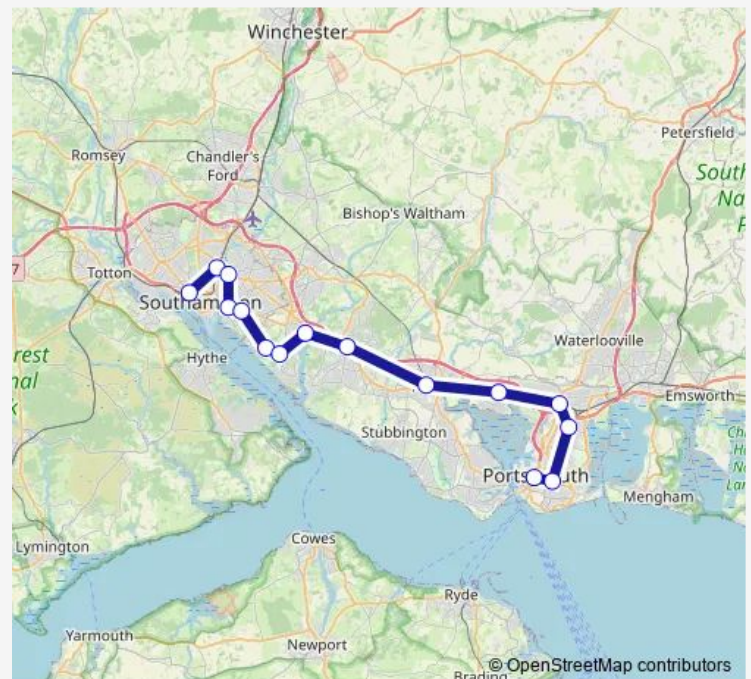

Rail Sw:Sou->Pms SW train service from SOU to Pms

[Go to website](#)

Direction

Southampton Central — Portsmouth & Southsea

15 stops

[Open route schedule](#)

Southampton Central

St Denys

Tuesday 07:17-22:44

Wednesday 07:17-22:44

Thursday 07:17-22:44

Friday 07:17-22:44

Saturday 05:44-22:44

Sunday 06:35-22:35

Route info

Direction: Southampton Central

Stops: 15

Trip Duration: 0 hour 58 min

■ Sw:Sou->Pms — SW train service from SOU to Pms

Sw:Sou->Pms Rail time schedules and route maps are available in an offline PDF at busmaps.com. Use the busmaps.com website to see live bus times, train schedule or subway schedule, and step-by-step directions for all public transit in Southampton