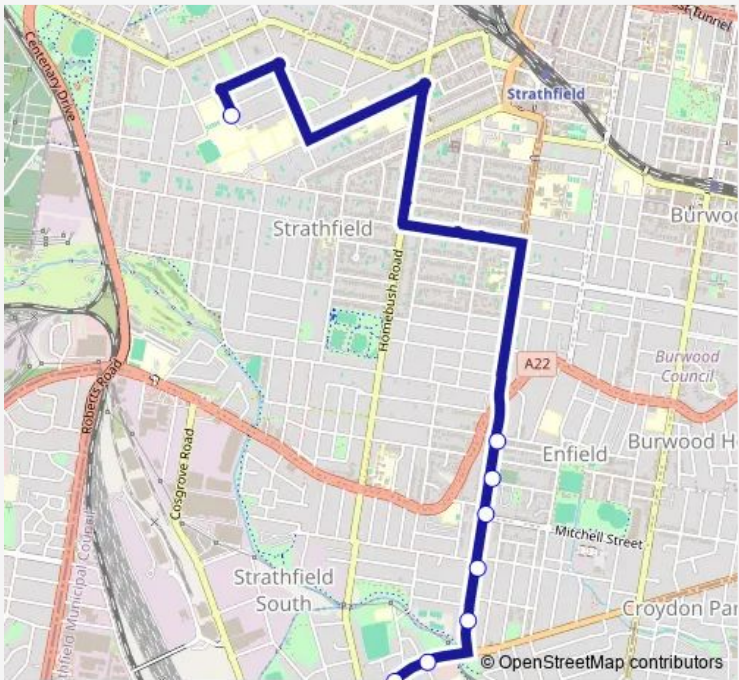

School Bus 580s St Patricks Strathfield to Punchbowl Rd, Belfield

[Go to website](#)

Direction
St Patrick's College, Francis St, Stand E — Punchbowl Rd At Scott St

8 stops

[Open route schedule](#)

- St Patrick's College, Francis St, Stand E
- Coronation Pde At Mina Rosa St
- St Thomas' Anglican Church, Coronation Pde
- Coronation Pde At Mitchell St
- Coronation Pde After Tangarra St
- Coronation Pde Before Georges River Rd
- Punchbowl Rd At Margaret St
- Punchbowl Rd At Scott St

Route schedule
St Patrick's College, Francis St, Stand E — Punchbowl Rd At Scott St

Monday	15:20
Tuesday	15:20
Wednesday	15:20
Thursday	15:20
Friday	—
Saturday	—
Sunday	—

Route info

Direction: St Patrick's College, Francis St, Stand E

Stops: 8

Trip Duration: 0 hour 22 min