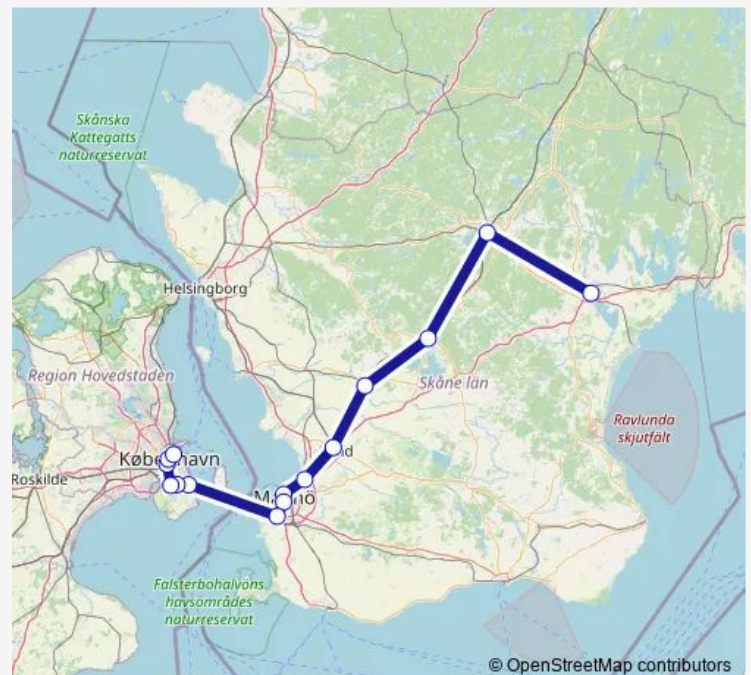

Höör station

Eslöv station

Lund Centralstation

Burlöv station

Malmö Centralstation

Malmö Svågertorp station

Copenhagen Airport

Tårnby

Wednesday —

Thursday —

Friday —

Saturday 05:25

Sunday —

Route info

Direction: Kristianstad Centralstation

Stops: 14

Trip Duration: 2 hour 12 min

■ Öresundståg

BusMaps

Direction

Kristianstad Centralstation — Köpenhamn Österport

15 stops

[Open route schedule](#)

Kristianstad Centralstation

Hässleholm Centralstation

Höör station

Eslöv station

Lund Centralstation

Burlöv station

Malmö Centralstation

Malmö Triangeln station

Malmö Hyllie station