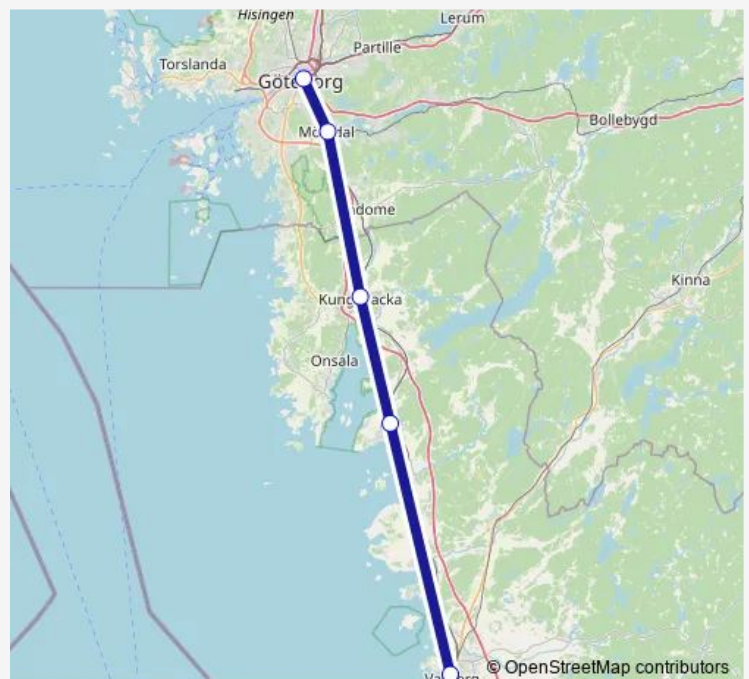

Friday —

Saturday —

Sunday —

Route info

Direction: Göteborg Centralstation

Stops: 4

Trip Duration: 0 hour 29 min

■ Öresundståg