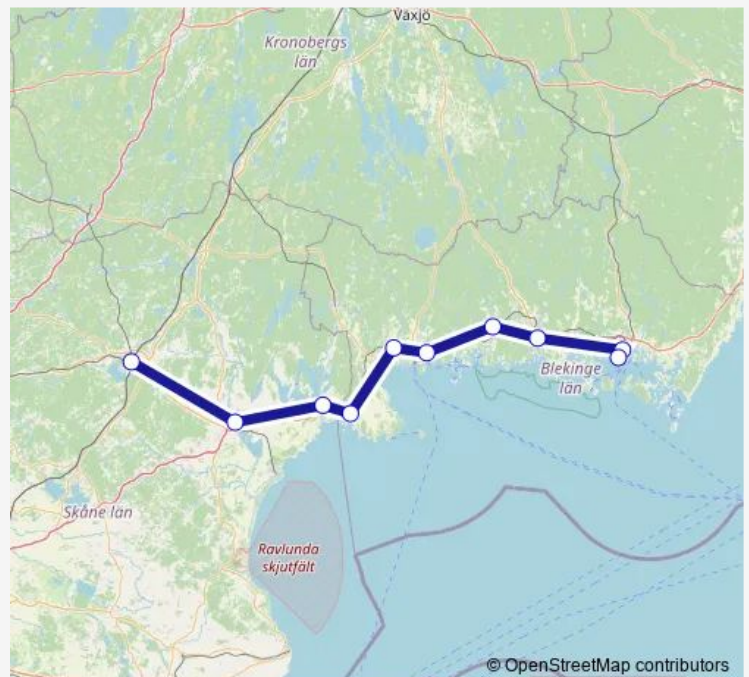

Long Distance Trains Öresundståg

[Go to website](#)

Direction

Hässleholm Centralstation — Karlskrona Centralstation

10 stops

[Open route schedule](#)

Hässleholm Centralstation

Kristianstad Centralstation

Bromölla station

Sölvesborg station

Mörrum station

Karlshamn station

Bräkne-Hoby station

Ronneby station

Bergåsa station

Karlskrona Centralstation

Route schedule

Hässleholm Centralstation — Karlskrona Centralstation

Monday 05:16

Tuesday 05:16

Wednesday 05:16

Thursday 05:16

Friday 05:16

Saturday —

Sunday —

Route info

Direction: Hässleholm Centralstation

Stops: 10

Trip Duration: 1 hour 56 min

© OpenStreetMap contributors

■ Öresundståg

BusMaps