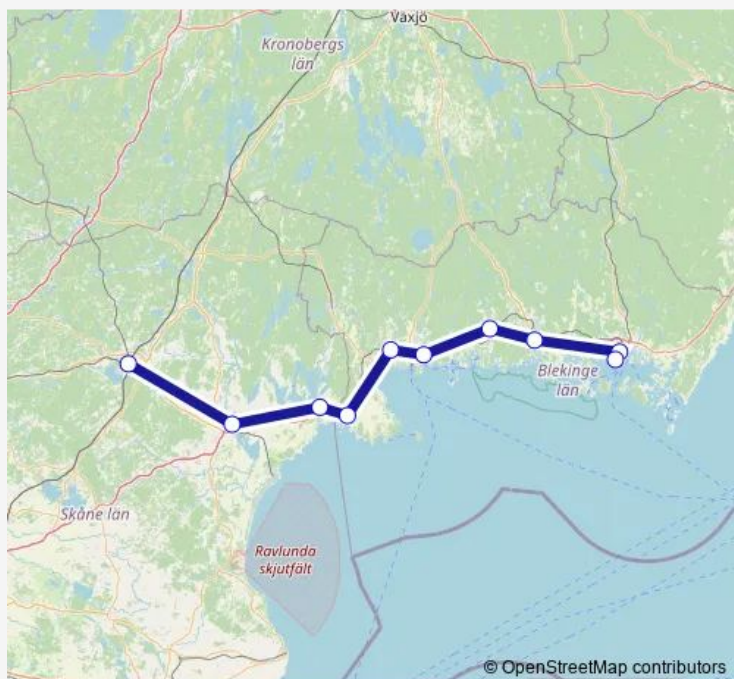

Long Distance Trains Öresundståg

[Go to website](#)

Direction

Hässleholm Centralstation — Karlskrona Centralstation

10 stops

[Open route schedule](#)

Hässleholm Centralstation

Kristianstad Centralstation

Bromölla station

Sölvesborg station

Mörrum station

Karlshamn station

Bräkne-Hoby station

Ronneby station

Bergåsa station

Karlskrona Centralstation

Route schedule

Hässleholm Centralstation — Karlskrona Centralstation

Monday 05:16

Tuesday 05:16

Wednesday 05:16

Thursday 05:16

Friday 05:16-06:36

Saturday —

Sunday —

Route info

Direction: Hässleholm Centralstation

Stops: 10

Trip Duration: 1 hour 56 min

© OpenStreetMap contributors

■ Öresundståg

BusMaps