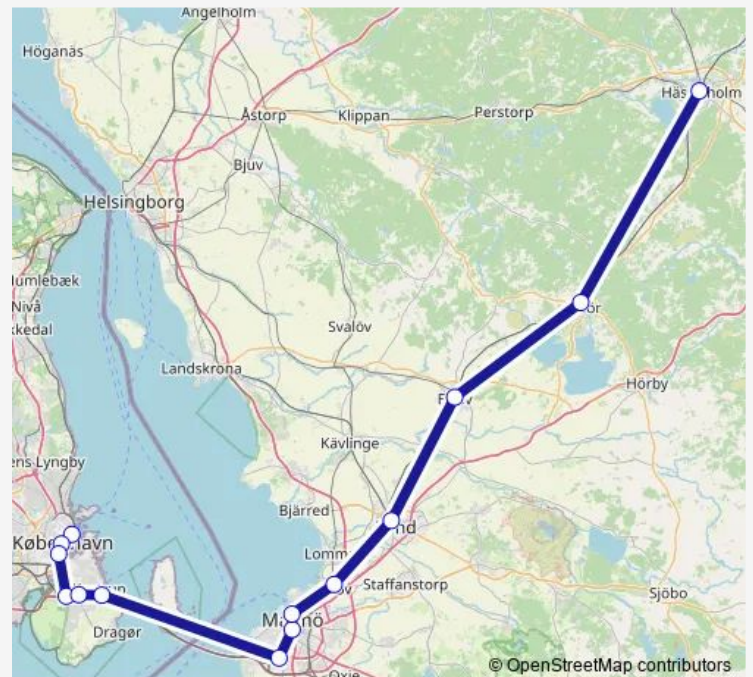

Monday 22:40

Tuesday 22:40

Wednesday 22:40

Thursday 22:40

Friday —

Saturday —

Sunday 22:40

Route info

Direction:

Stops: 0

Trip Duration: — min

■ Öresundståg

Direction

Copenhagen Airport — Kristianstad Centralstation

10 stops

[Open route schedule](#)

Copenhagen Airport

Malmö Hyllie station

Malmö Triangeln station

Malmö Centralstation

Burlöv station

Lund Centralstation

Eslöv station

Höör station