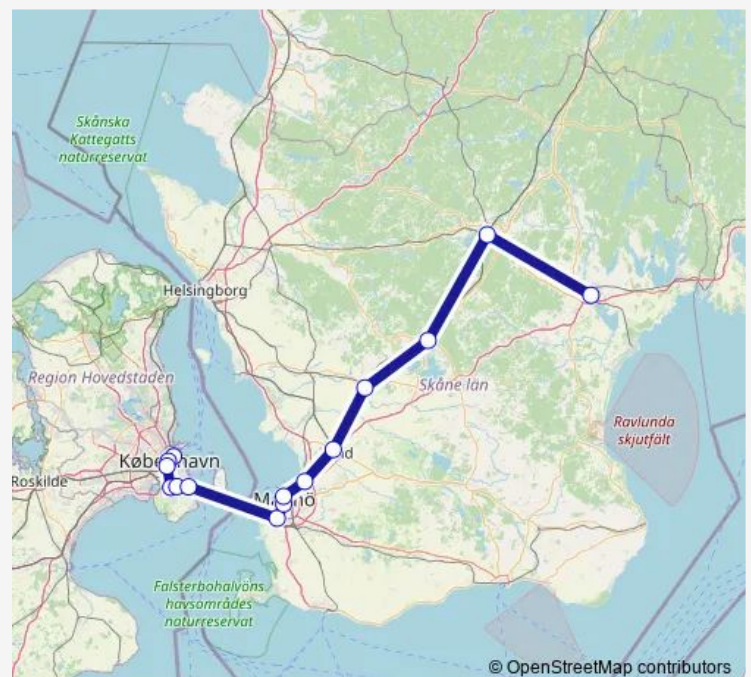

Long Distance Trains Öresundståg

[Go to website](#)

Direction

Köpenhamn Österport — Malmö Centralstation

9 stops

[Open route schedule](#)

Köpenhamn Österport

Köpenhamn Nørreport

Köpenhamn H

Örestad

Tårnby

Copenhagen Airport

Malmö Hyllie station

Malmö Triangeln station

Malmö Centralstation

Route schedule

Köpenhamn Österport — Malmö Centralstation

Monday —

Tuesday —

Wednesday 22:40

Thursday —

Friday —

Saturday 22:43

Sunday 22:40

Route info

Direction: Köpenhamn Österport

Stops: 9

Trip Duration: 0 hour 49 min

© OpenStreetMap contributors

■ Öresundståg

BusMaps