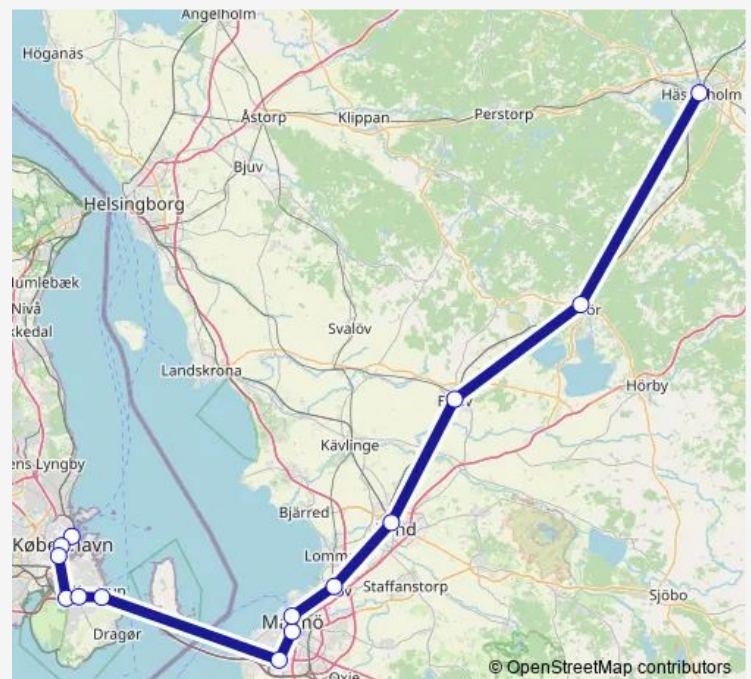

Köpenhamn H

Örestad

Tårnby

Copenhagen Airport

Malmö Hyllie station

Malmö Triangeln station

Malmö Centralstation

Burlöv station

Lund Centralstation

Eslöv station

Höör station

Hässleholm Centralstation

Route schedule

Köpenhamn Österport — Hässleholm Centralstation

Monday 22:05-22:57

Tuesday 22:05-22:57

Wednesday 22:05-22:57

Thursday 22:05-22:57

Friday 22:05-22:14

Saturday 22:05-22:57

Sunday 22:05-22:57

Route info

Direction: Köpenhamn Österport

Stops: 14

Trip Duration: 1 hour 39 min

■ Öresundståg

BusMaps

Öresundståg Long Distance Trains time schedules and route maps are available in an offline PDF at busmaps.com. Use the busmaps.com website to see live bus times, train schedule or subway schedule, and step-by-step directions for all public transit in Copenhagen