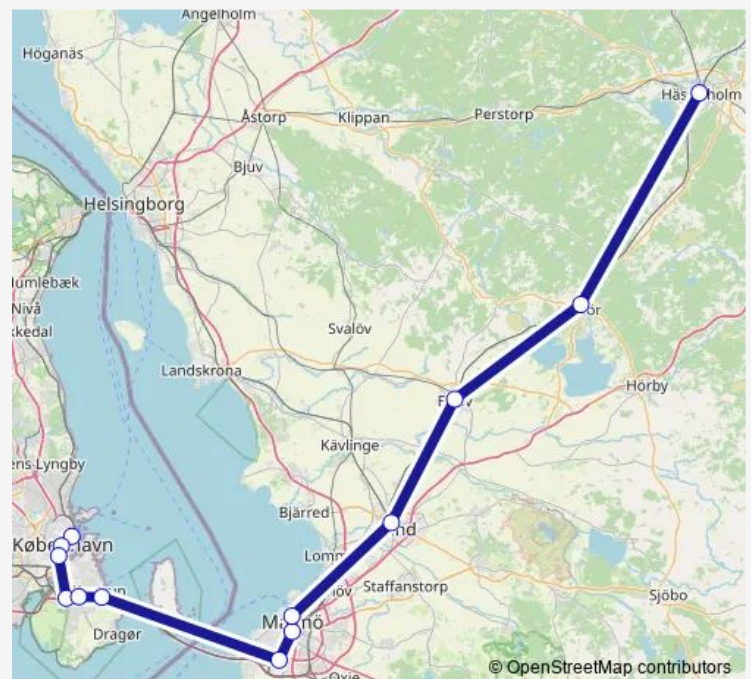

Köpenhamn H

Örestad

Tårnby

Copenhagen Airport

Malmö Hyllie station

Malmö Triangeln station

Malmö Centralstation

Burlöv station

Lund Centralstation

Eslöv station

Höör station

Hässleholm Centralstation

Route schedule

Köpenhamn Österport — Hässleholm Centralstation

Monday 22:05-22:57

Tuesday 22:05-22:57

Wednesday 22:05-22:57

Thursday 22:05-22:57

Friday 22:05

Saturday 22:14-22:05

Sunday 22:14-22:05

Route info

Direction: Köpenhamn Österport

Stops: 14

Trip Duration: 1 hour 39 min

■ Öresundståg

BusMaps

Öresundståg Long Distance Trains time schedules and route maps are available in an offline PDF at busmaps.com. Use the busmaps.com website to see live bus times, train schedule or subway schedule, and step-by-step directions for all public transit in Copenhagen