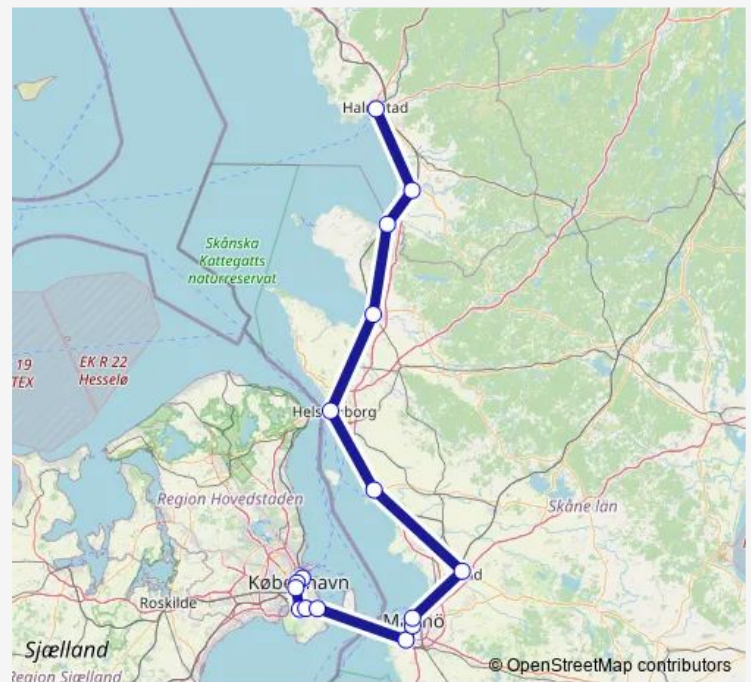

Tårnby

Copenhagen Airport

Malmö Hyllie station

Malmö Triangeln station

Malmö Centralstation

Lund Centralstation

Landskrona station

Helsingborg Centralstation

Ängelholm station

Båstad station

Laholm station

Halmstad Centralstation

### Route schedule

Köpenhamn Österport — Halmstad Centralstation

Monday 22:14

Tuesday 00:28-22:14

Wednesday 00:28-22:14

Thursday 00:28-22:14

Friday 22:23-22:14

Saturday 22:14

### Route info

Direction: Köpenhamn Österport

Stops: 16

Trip Duration: 2 hour 38 min

■ Öresundståg

BusMaps

Öresundståg Long Distance Trains time schedules and route maps are available in an offline PDF at [busmaps.com](https://busmaps.com). Use the [busmaps.com](https://busmaps.com) website to see live bus times, train schedule or subway schedule, and step-by-step directions for all public transit in Copenhagen