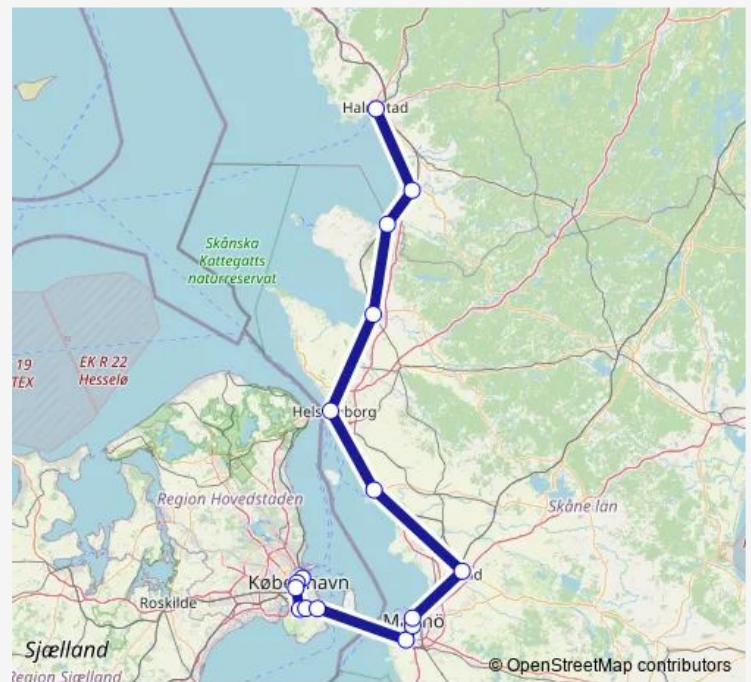

Tårnby

Copenhagen Airport

Malmö Hyllie station

Malmö Triangeln station

Malmö Centralstation

Lund Centralstation

Landskrona station

Helsingborg Centralstation

Ängelholm station

Båstad station

Laholm station

Halmstad Centralstation

### Route schedule

Köpenhamn Österport — Halmstad Centralstation

Monday 22:14-23:12

Tuesday 00:28-23:12

Wednesday 00:28-23:12

Thursday 00:28-23:12

Friday 22:23-22:14

Saturday 22:14-23:12

### Route info

Direction: Köpenhamn Österport

Stops: 16

Trip Duration: 2 hour 32 min

■ Öresundståg

BusMaps

Öresundståg Long Distance Trains time schedules and route maps are available in an offline PDF at [busmaps.com](https://busmaps.com). Use the [busmaps.com](https://busmaps.com) website to see live bus times, train schedule or subway schedule, and step-by-step directions for all public transit in Copenhagen