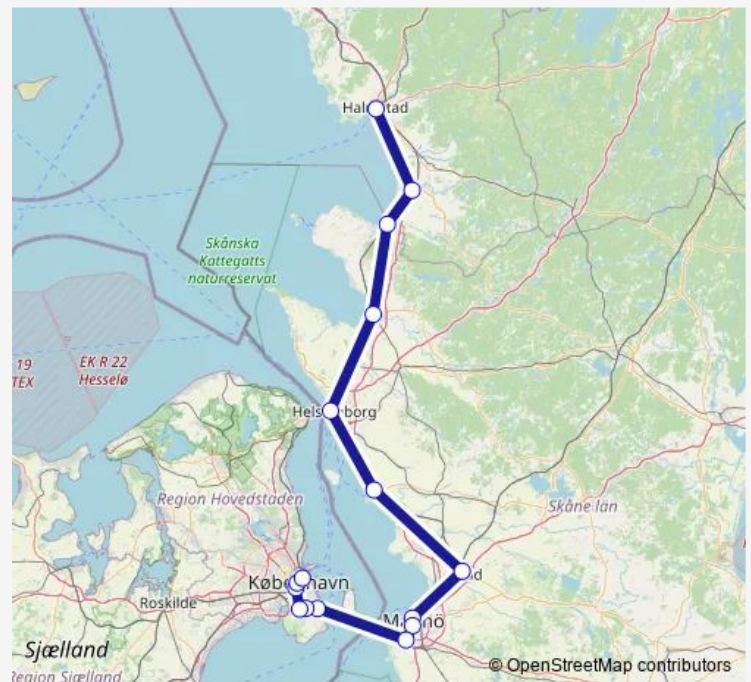

Saturday 06:07

Sunday —

Route info

Direction: Helsingborg Centralstation

Stops: 11

Trip Duration: 1 hour 45 min

■ Öresundståg

BusMaps

Helsingborg Centralstation

Landskrona station

Lund Centralstation

Malmö Centralstation

Malmö Triangeln station

Malmö Hyllie station

Copenhagen Airport

Tårnby