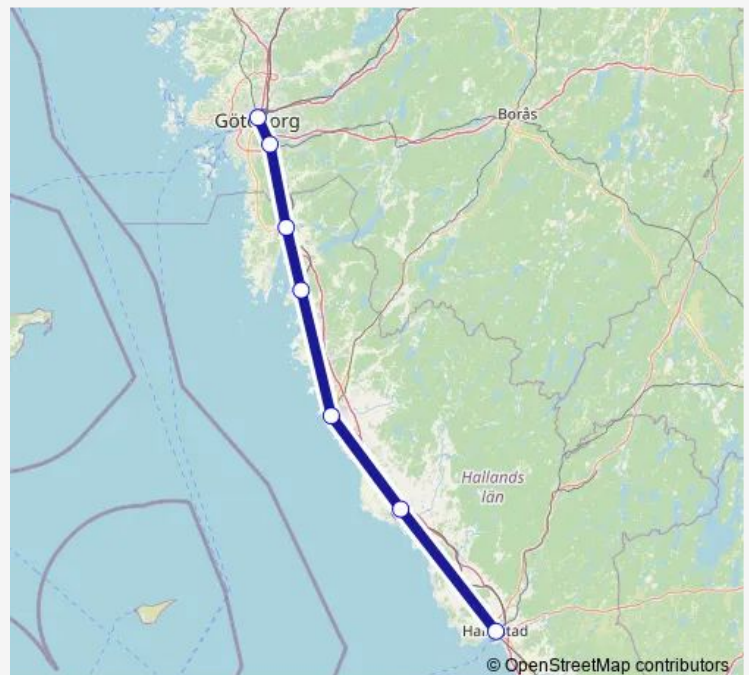

Tuesday 05:18-23:40

Wednesday 05:10-00:40⁺¹

Thursday 05:10-23:40

Friday 05:10-00:48⁺¹Saturday 22:40-00:40⁺¹

Sunday 22:40-23:40

Route info

Direction: Göteborg Centralstation

Stops: 7

Trip Duration: 1 hour 34 min

■ Öresundståg — Ø Göteborg - Halmstad

Direction

Halmstad Centralstation — Göteborg Centralstation

7 stops

[Open route schedule](#)

Halmstad Centralstation

Falkenberg station