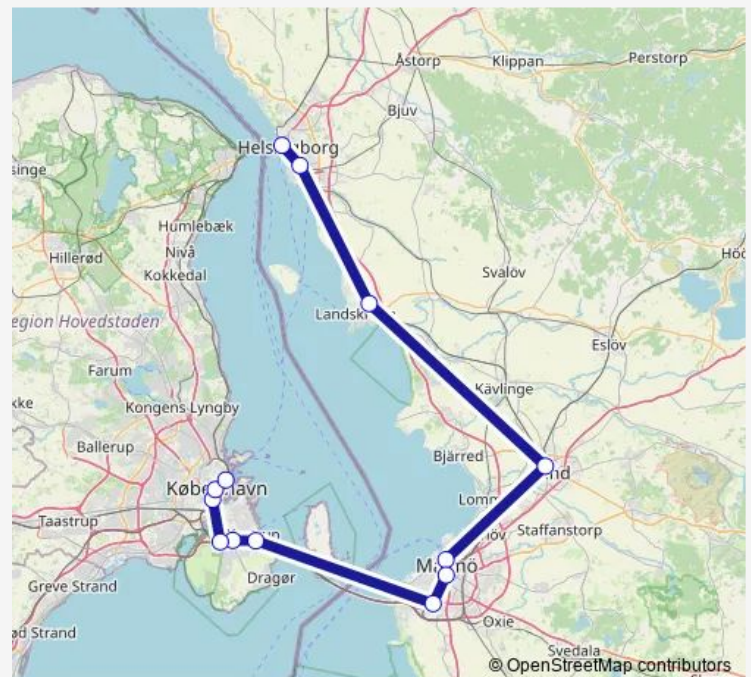

Landskrona station

Lund Centralstation

Malmö Centralstation

Malmö Triangeln station

Malmö Hyllie station

Copenhagen Airport

Tårnby

Örestad

Köpenhamn H

Köpenhamn Nørreport

Köpenhamn Österport

Route schedule

Helsingborg Centralstation — Köpenhamn Österport

Monday 09:35-17:35

Tuesday 09:35-17:35

Wednesday 09:35-17:35

Thursday 09:35-17:35

Friday 09:35-17:35

Saturday 09:35-17:35

Sunday 09:35-17:35

Route info

Direction: Helsingborg Centralstation

Stops: 13

Trip Duration: 1 hour 32 min

■ Öresundståg

BusMaps

Direction

Helsingborg Centralstation — Malmö Centralstation

5 stops

[Open route schedule](#)

Helsingborg Centralstation

Ramlösa station