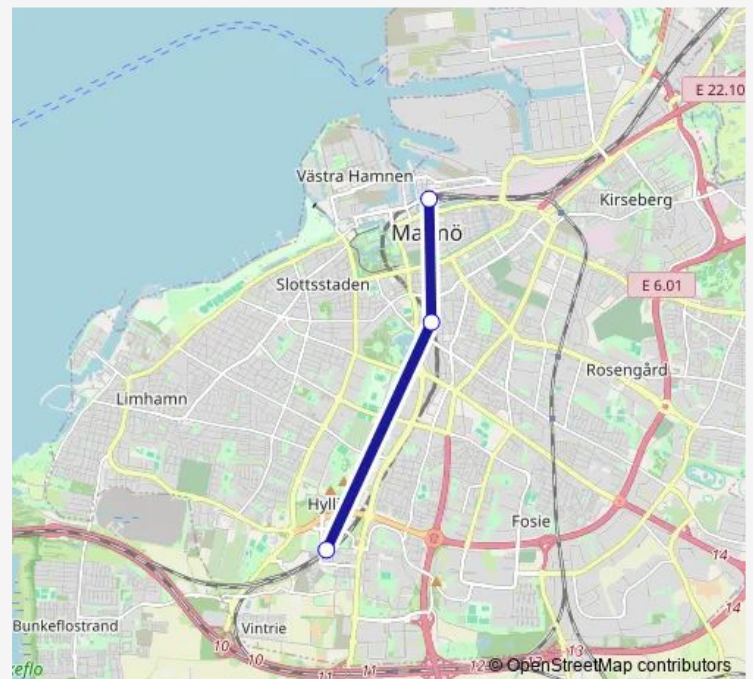

Long Distance Trains Öresundståg

[Go to website](#)**Direction**

Malmö Hyllie station — Malmö Centralstation

3 stops

[Open route schedule](#)

Malmö Hyllie station

Malmö Triangeln station

Malmö Centralstation

Route schedule

Malmö Hyllie station — Malmö Centralstation

Monday	00:01
Tuesday	—
Wednesday	—
Thursday	—
Friday	—
Saturday	—
Sunday	—

Route info

Direction: Malmö Hyllie station

Stops: 3

Trip Duration: 0 hour 7 min