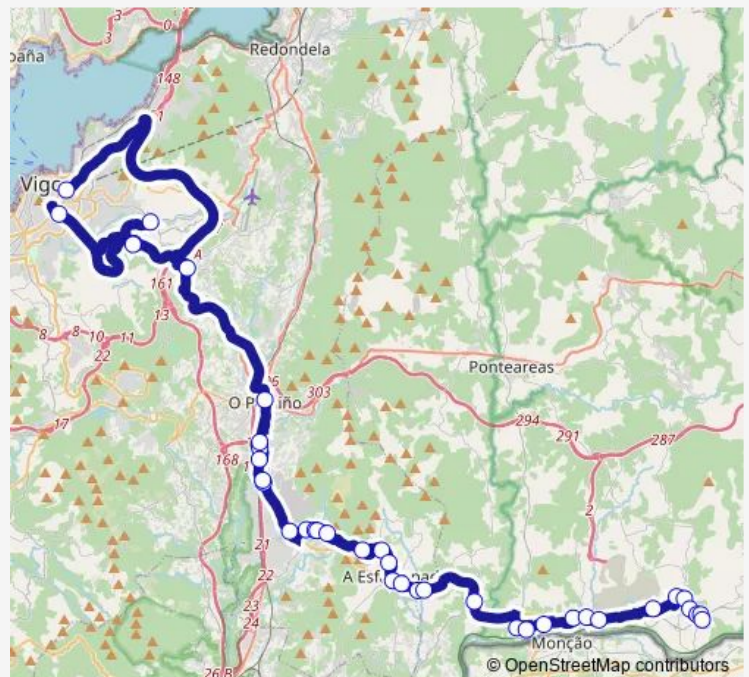

Thursday 19:15

Friday 19:15

Saturday —

Sunday —

Route info

Direction: Vigo E.I.

Stops: 39

Trip Duration: 1 hour 28 min