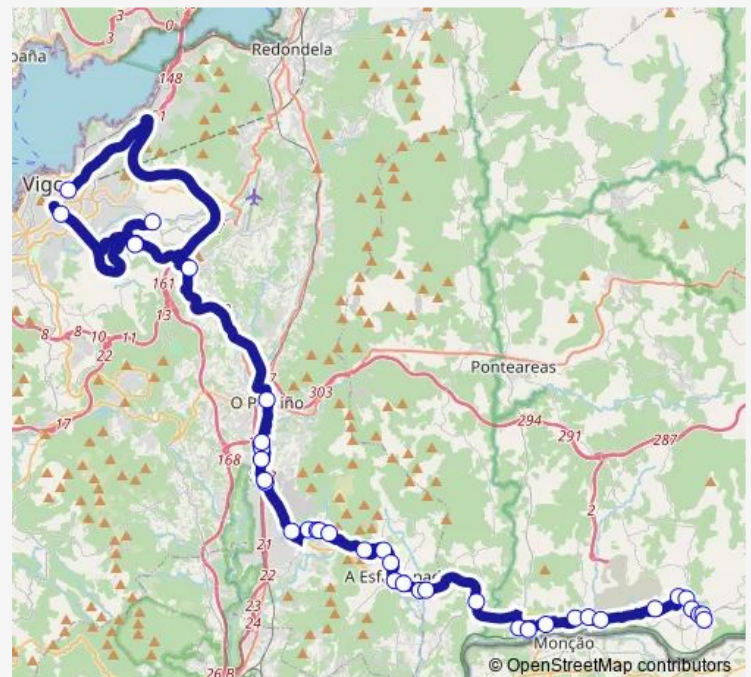

### Route schedule

Vigo E.I. — Pavillón

Monday 19:15

Tuesday 19:15

Wednesday 19:15

Thursday 19:15

Friday 19:15

Saturday —

### Route info

Direction: Vigo E.I.

Stops: 39

Trip Duration: 1 hour 28 min

Xg621044 — Pavillón-Vigo E.I. (Salceda-Cabral)

A Devesa (Salceda)

Cruce Entenza

San Roque