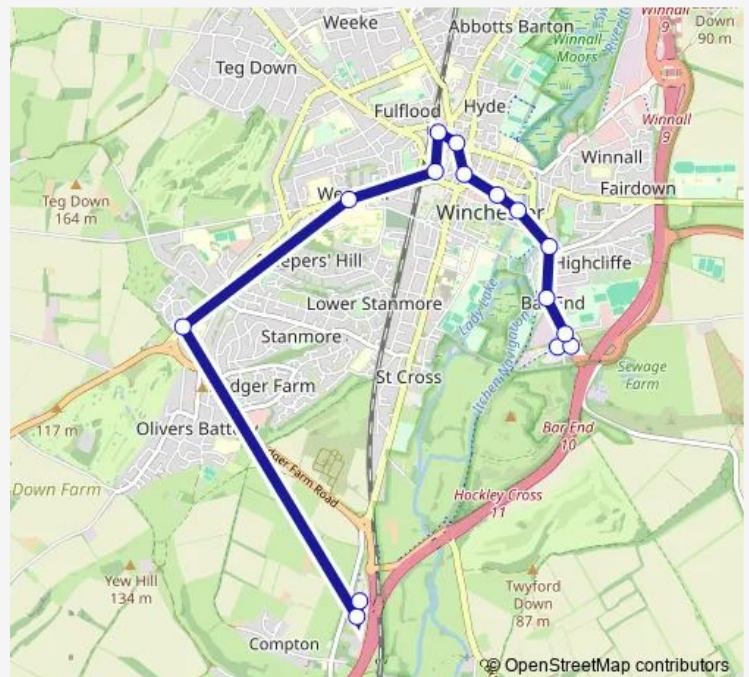

Westgate

Royal Hampshire County Hospital

Pitt P&R

South P&R

South P&R

Route schedule

P&R East — South P&R

Monday 06:25-21:35

Tuesday 06:25-21:35

Wednesday 06:25-21:35

Thursday 06:25-21:35

Friday 06:25-21:35

Saturday 07:00-19:24

Sunday —

Route info

Direction: P&R East

Stops: 15

Trip Duration: 0 hour 26 min

■ WPR — St Catherines PR - South PR

BusMaps

Direction

South P&R — P&R East

13 stops

[Open route schedule](#)

Broadway St Johns

Chesil Car Park

Barfield Park & Ride

St Catherines

P&R East

Route schedule

South P&R — P&R East

Monday	06:25-21:20
Tuesday	06:25-21:20
Wednesday	06:25-21:20
Thursday	06:25-21:20
Friday	06:25-21:20
Saturday	06:55-19:30
Sunday	—