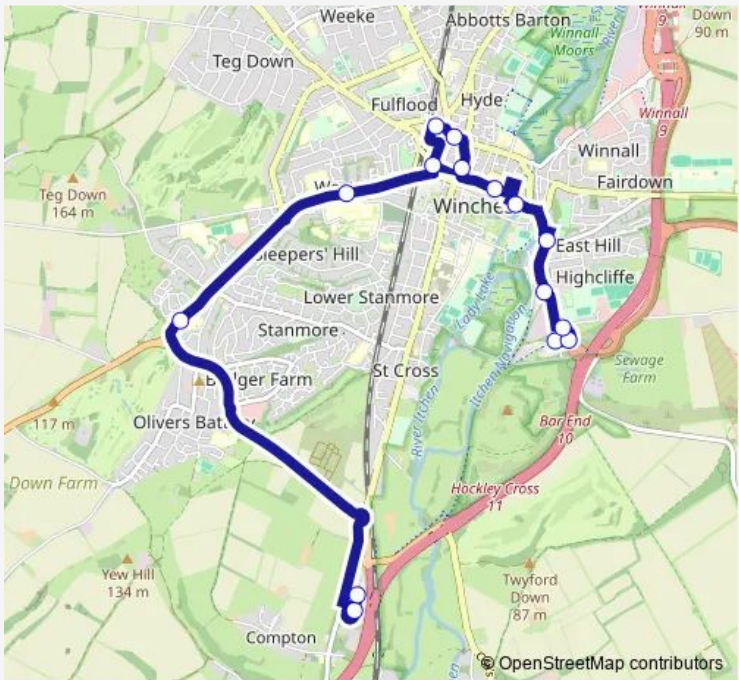

Bus WPR St Catherines PR - South PR

[Go to website](#)

**Direction**  
 P&R East — South P&R  
 15 stops  
[Open route schedule](#)

- P&R East
- St Catherines
- St Catherines
- Barfield Park & Ride
- Chesil Car Park
- Broadway Guildhall
- Marks & Spencer
- Jewry Street
- City Road
- Railway Station
- Westgate
- Royal Hampshire County Hospital
- Pitt P&R
- South P&R
- South P&R

Route schedule  
 P&R East — South P&R

Monday	06:25-21:35
Tuesday	06:25-21:35
Wednesday	06:25-21:35
Thursday	06:25-21:35
Friday	06:25-21:35
Saturday	07:00-19:24
Sunday	—

Route info  
 Direction: P&R East  
 Stops: 15  
 Trip Duration: 0 hour 26 min

**Direction**

South P&amp;R — P&amp;R East

13 stops

[Open route schedule](#)

South P&amp;R

South P&amp;R

Pitt P&amp;R

Royal Hampshire County Hospital

## Route schedule

South P&amp;R — P&amp;R East

Monday	06:25-21:20
Tuesday	06:25-21:20
Wednesday	06:25-21:20
Thursday	06:25-21:20
Friday	06:25-21:20
Saturday	06:55-19:30
Sunday	—