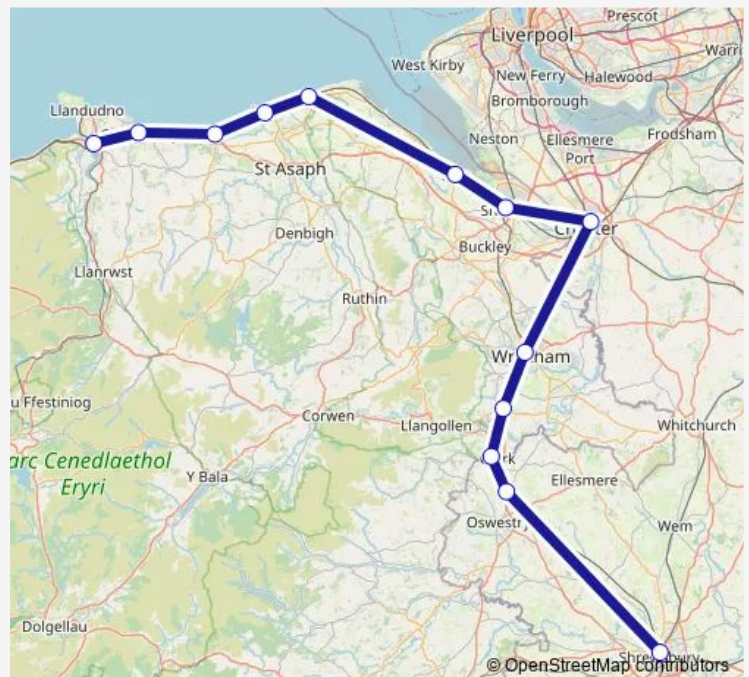

Rail Aw:Shr->Llj AW train service from SHR to Llj

[Go to website](#)

Direction

Shrewsbury — Llandudno Junction

13 stops

[Open route schedule](#)

Shrewsbury

Gobowen

Thursday 21:41

Friday —

Saturday 21:26-21:40

Sunday —

Route info

Direction: Shrewsbury

Stops: 13

Trip Duration: 2 hour 8 min

■ Aw:Shr->Llj — AW train service from SHR to Llj

Aw:Shr->Llj Rail time schedules and route maps are available in an offline PDF at busmaps.com. Use the busmaps.com website to see live bus times, train schedule or subway schedule, and step-by-step directions for all public transit in Shrewsbury