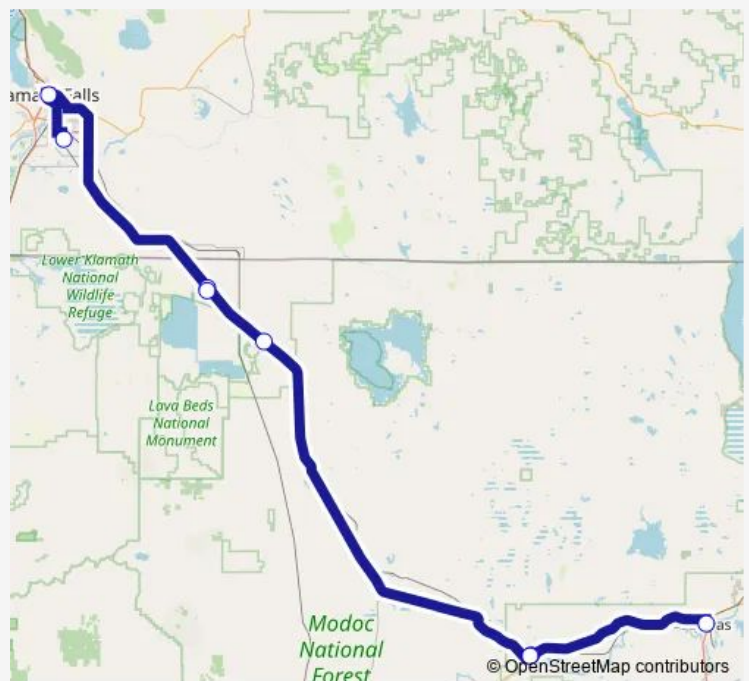

### Route schedule

Corner Of Main And West Fifth Ave (Rite Aid) — Klamath Falls Kingsley Field Airport (Lmt)

Monday

—

Tuesday

—

Wednesday

—

Thursday

08:00

Friday

—

Saturday

—

Sunday

—

### Route info

Direction: Corner Of Main And West Fifth Ave (Rite Aid)

Stops: 8

Trip Duration: 2 hour 5 min

Klamath Falls