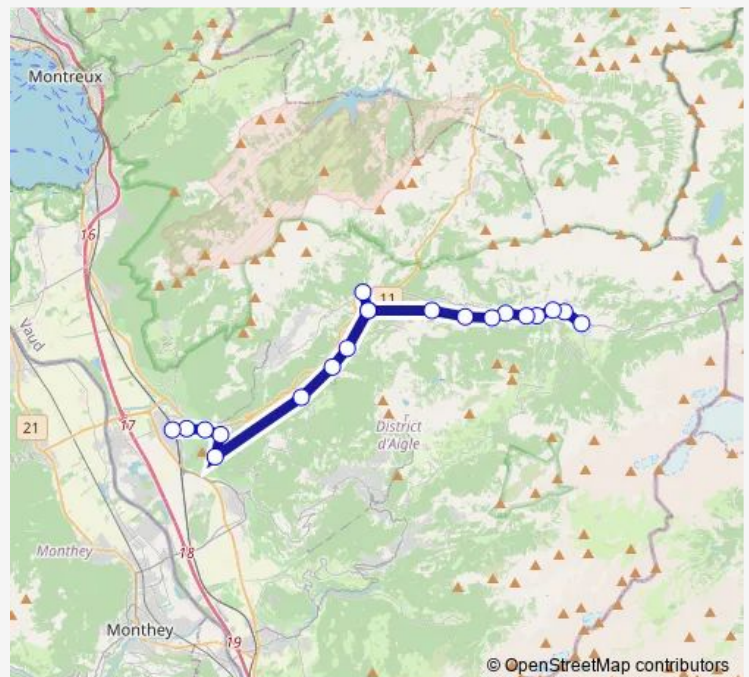

### Route schedule

Les Diablerets — Aigle

Monday 06:07-22:34

Tuesday 06:07-22:34

Wednesday 06:07-22:34

Thursday 06:07-22:34

Friday 06:07-22:34

Saturday 06:07-22:34

### Route info

Direction: Les Diablerets

Stops: 20

Trip Duration: 0 hour 54 min

R71

BusMaps

## Direction

Aigle — Les Diablerets

20 stops

[Open route schedule](#)

Aigle

Aigle-Place-du-Marché

Aigle-Château

Aigle-Parc Aventure

## Route info

Direction: Aigle

Stops: 19

Trip Duration: 0 hour 50 min