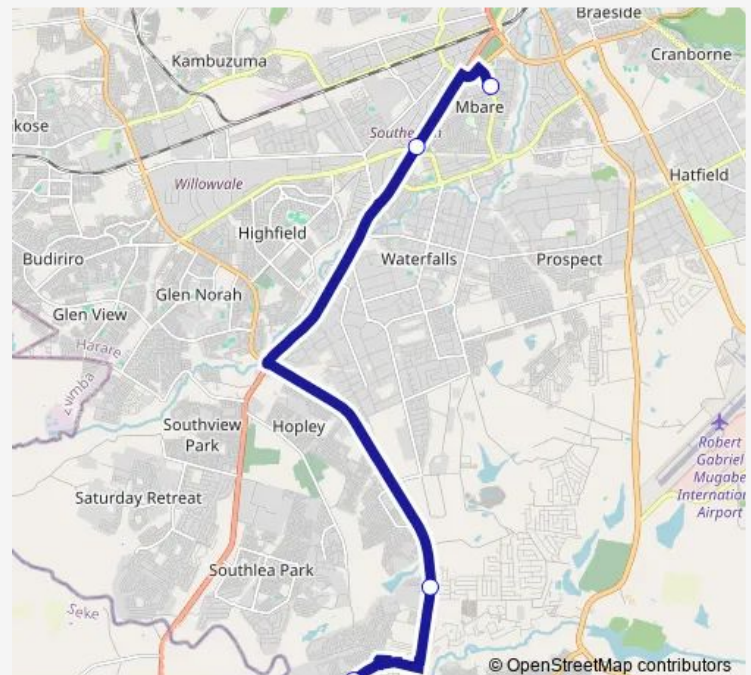

**Direction**

Stoneridge Park — Mbare Rank

4 stops

[Open route schedule](#)

Stoneridge Park

Kenzim College

Corner Simon Mazorodze Rd &amp; Manchester Rd

Mbare Rank

## Route schedule

Stoneridge Park — Mbare Rank

Monday	11:56
Tuesday	11:56
Wednesday	11:56
Thursday	11:56
Friday	11:56
Saturday	11:56
Sunday	11:56

## Route info

Direction: Stoneridge Park

Stops: 4

Trip Duration: 0 hour 48 min

Communal Taxi Service time schedules and route maps are available in an offline PDF at [busmaps.com](https://busmaps.com). Use the [busmaps.com](https://busmaps.com) website to see live bus times, train schedule or subway schedule, and step-by-step directions for all public transit in Harare