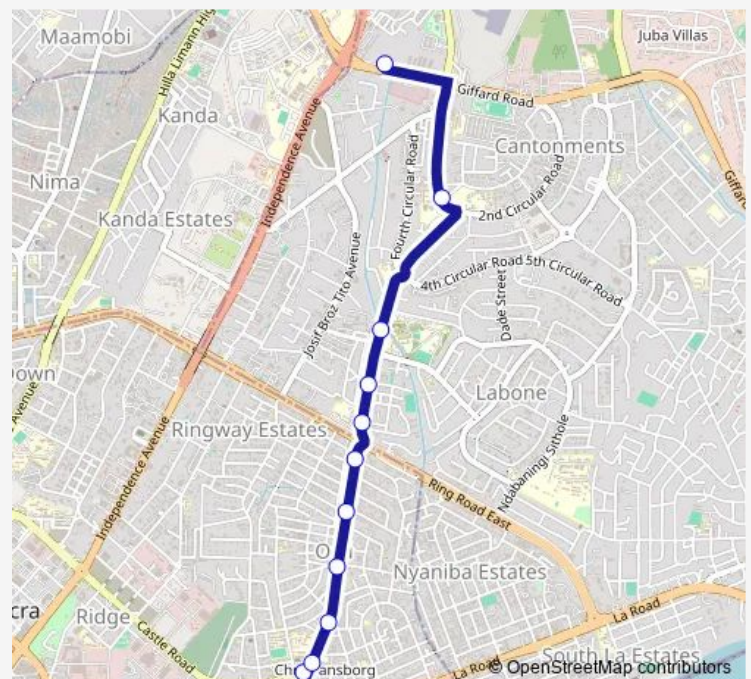

Ssnit 002

Koala Supermarket

Police Hospital 002

Prisons 002

Morning star school

Gis

Terminal 37 Lorry Park

### Route schedule

Terminal Osu Blow Up — Terminal 37 Lorry Park

Monday 13:16

Tuesday 13:16

Wednesday 13:16

Thursday 13:16

Friday 13:16

Saturday 13:16

### Route info

Direction: Terminal Osu Blow Up

Stops: 11

Trip Duration: 0 hour 28 min

002B — Osu Blow Up to 37 Lorry Park

002B Bus time schedules and route maps are available in an offline PDF at [busmaps.com](https://busmaps.com). Use the [busmaps.com](https://busmaps.com) website to see live bus times, train schedule or subway schedule, and step-by-step directions for all public transit in Accra