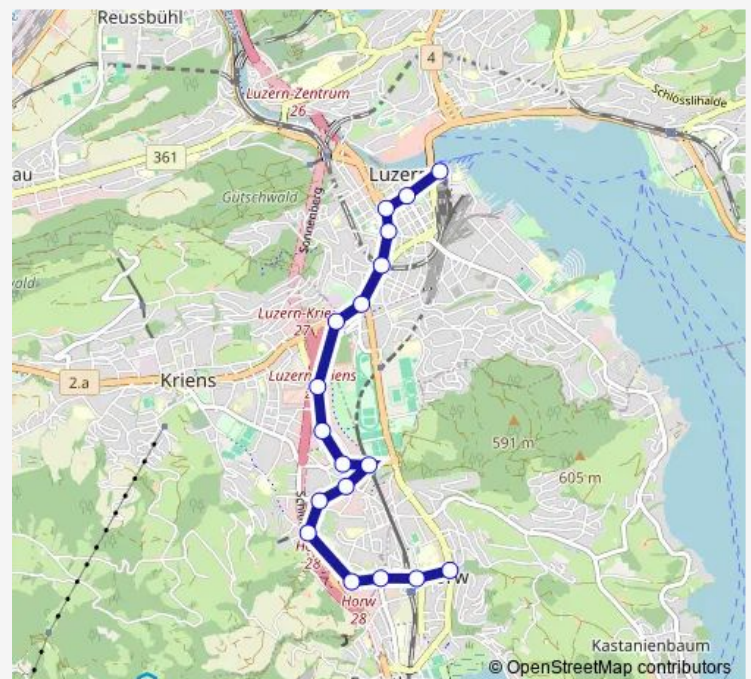

### Route schedule

Horw, Zentrum — Luzern, Bahnhof

Monday 26:55<sup>+1</sup>

Tuesday 03:55-02:55<sup>+1</sup>

Wednesday 03:55

Thursday 26:55<sup>+1</sup>

Friday 03:55-02:55<sup>+1</sup>

Saturday 03:55-02:55<sup>+1</sup>

### Route info

Direction: Horw, Zentrum

Stops: 18

Trip Duration: 0 hour 17 min

■ Bn — N21