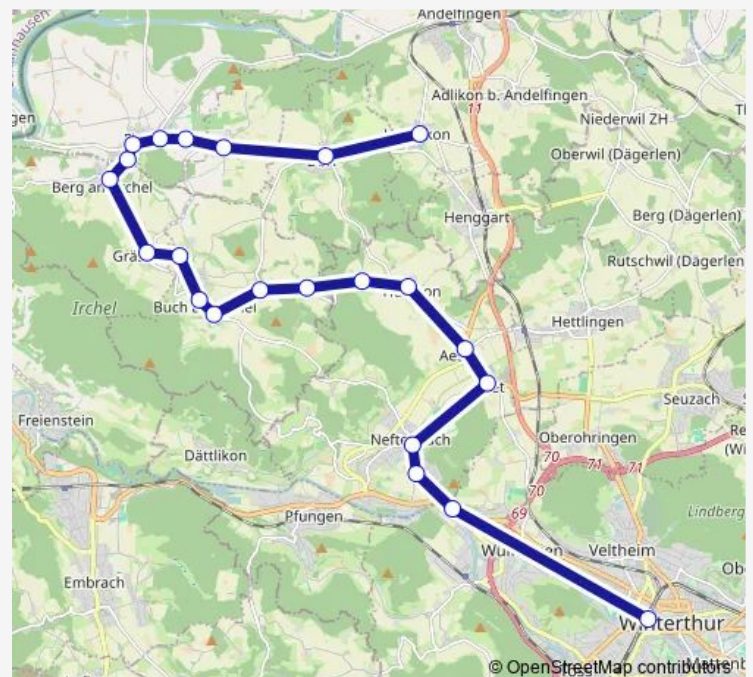

Flaach, Oberdorf

Volken, Post

Dorf, Gemeindehaus

Route schedule

Winterthur, Hauptbahnhof — Humlikon, Dorfplatz

Monday 03:03-04:03

Tuesday —

Wednesday 26:03⁺¹

Thursday 03:03-02:03⁺¹

Friday 03:03-02:03⁺¹

Saturday 03:03-02:03⁺¹

Sunday 03:03-02:03⁺¹

Route info

Direction: Winterthur, Hauptbahnhof

Stops: 22

Trip Duration: 0 hour 36 min

■ Bn — N64

BusMaps

Direction

Winterthur, Hauptbahnhof — Humlikon, Dorfplatz

22 stops

[Open route schedule](#)

Winterthur, Hauptbahnhof

Winterthur, Haltenreben

Saturday

25:03⁺¹

Sunday

25:03⁺¹

Route info

Direction: Winterthur, Hauptbahnhof

Stops: 22

Trip Duration: 0 hour 36 min