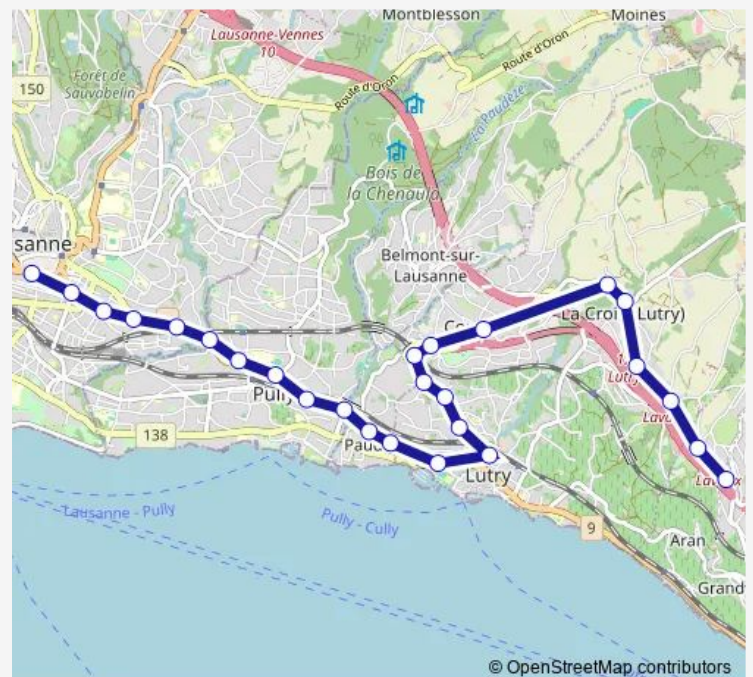

Thursday 24:51⁺¹

Friday 24:51⁺¹

Saturday —

Sunday —

Route info

Direction: Lausanne, St-François

Stops: 26

Trip Duration: 0 hour 27 min

■ Bn — N6

BusMaps

Lutry, Croix/Lutry

Lutry, Sapelle

Lutry, Jordillon

Aran, Pra Forny

Grandvaux, Pra Grana

Direction